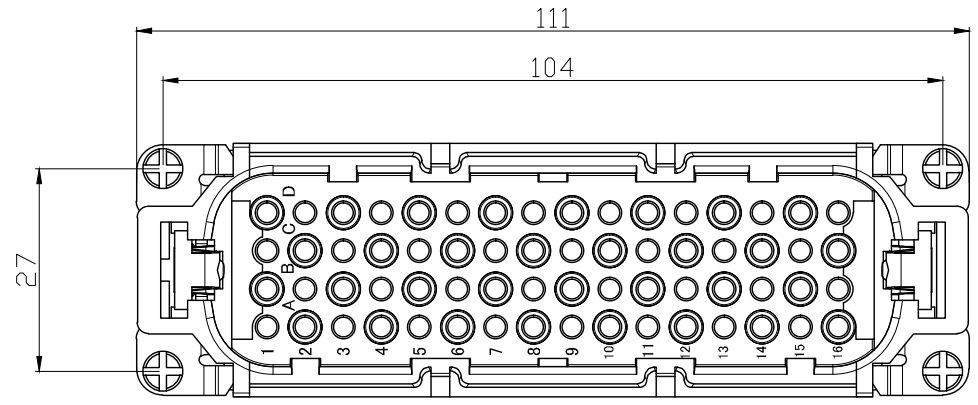

REVISION RECORD				
REV	ECN	DESCRIPTION	DRFT	DATE

DETACHED LISTS	PART NO:	浙江昊科电气有限公司 ZHEJIANG HAOKE ELECTRICAL CO.,LTD			
	APPD:	NAME: HD-064-MC			
	CHKD:	TITLE: ASSEMBLY DRAWING			
	DRFT: QWF	DRAWING NO: HD-064-MC		REV	HK-1
	 THIRD ANGLE PROJECTION	 MM (INCH)	DO NOT SCALE DRAWING	SHEET	1/1
		SCALE	1:1		