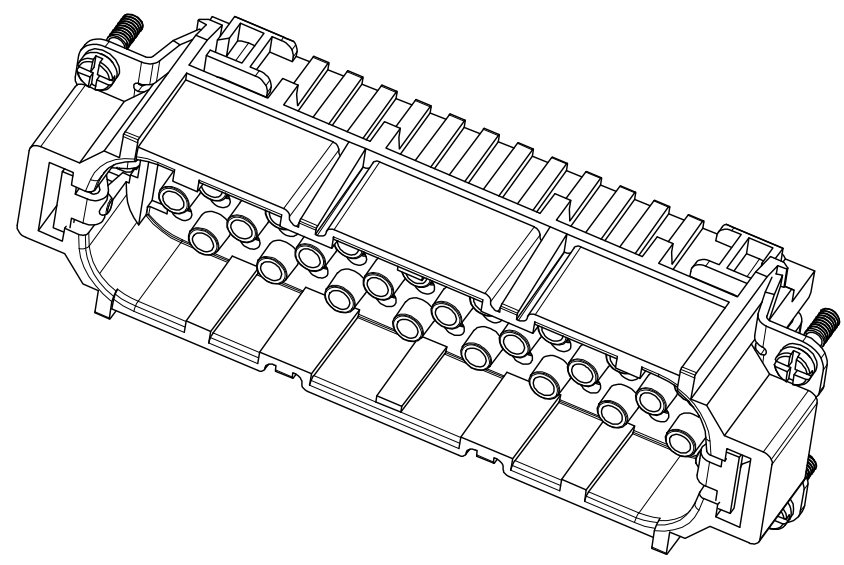

REVISION RECORD				
REV	ECN	DESCRIPTION	DRFT	DATE

DETACHED LISTS	PART NO:	浙江昊科电气有限公司 ZHEJIANG HAOKE ELECTRICAL CO.,LTD			
	APPD:	NAME: HD-064-MC			
	CHKD:	TITLE: ASSEMBLY DRAWING			
	DRFT: QWF	DRAWING NO: HD-064-MC		REV	HK-1
	 THIRD ANGLE PROJECTION	 MM (INCH)	DO NOT SCALE DRAWING	SHEET	1/1
		SCALE	1:1		