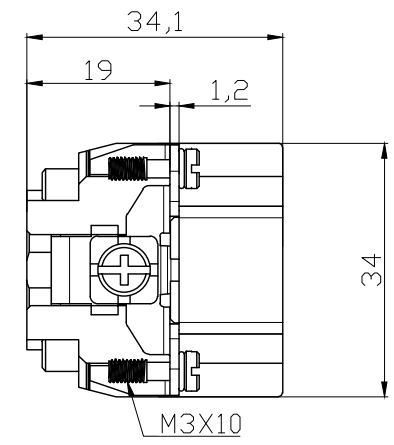

REVISION RECORD				
REV	ECN	DESCRIPTION	DRFT	DATE

DETACHED LISTS	PART NO:	浙江昊科电气有限公司 ZHEJIANG HAOKE ELECTRICAL CO.,LTD			
	APPD:	NAME: HD-064-MC			
	CHKD:	TITLE: ASSEMBLY DRAWING			
	DRFT: QWF	DRAWING NO: HD-064-MC		REV	HK-1
	 THIRD ANGLE PROJECTION	 MM (INCH)	DO NOT SCALE DRAWING	SHEET	1/1
		SCALE	1:1		