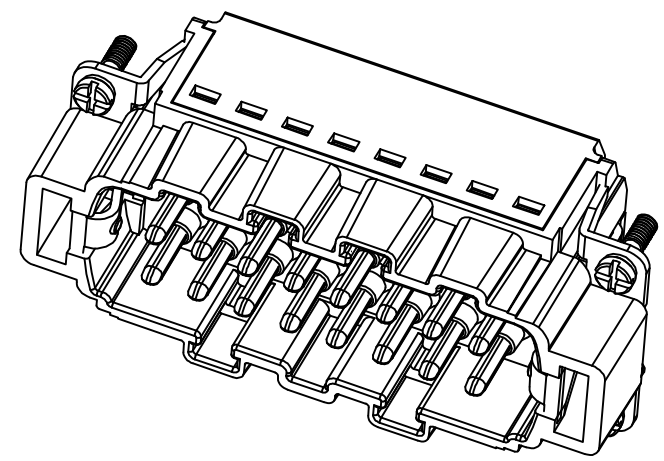

REVISION RECORD				
REV	ECN	DESCRIPTION	DRFT	DATE

DETACHED LISTS	PART NO:		ZJK 浙江昊科电气有限公司 ZHEJIANG HAOKE ELECTRICAL CO.,LTD		
	APPD:		NAME: HE-016-MZ (17-32)		
	CHKD:		TITLE: ASSEMBLY DRAWING		
	DRFT: QWF		REV	HK-1	
	 THIRD ANGLE PROJECTION		DRAWING NO: HE-016-MZ (17-32)	SHEET	1/1
		 MM (INCH)	DO NOT SCALE DRAWING	SCALE	1:1