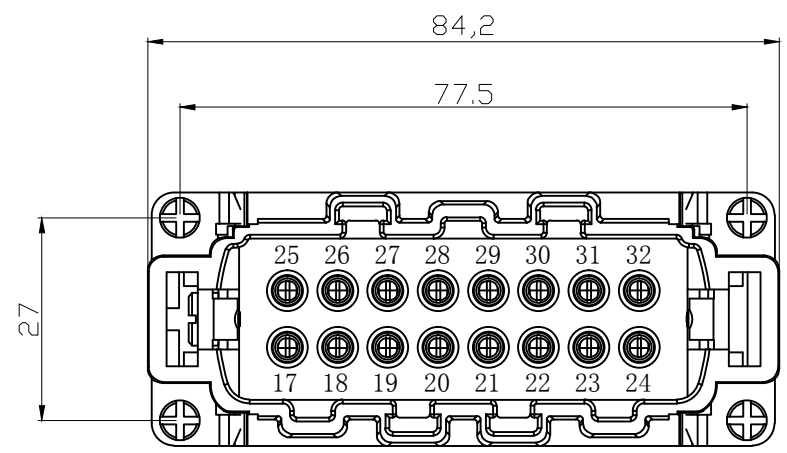

REVISION RECORD				
REV	ECN	DESCRIPTION	DRFT	DATE

DETACHED LISTS	PART NO:		ZJK 浙江昊科电气有限公司 ZHEJIANG HAOKE ELECTRICAL CO.,LTD		
	APPD:		NAME: HE-016-MZ (17-32)		
	CHKD:		TITLE: ASSEMBLY DRAWING		
	DRFT: QWF		REV	HK-1	
	 THIRD ANGLE PROJECTION		DRAWING NO: HE-016-MZ (17-32)	SHEET	1/1
		 MM (INCH)	DO NOT SCALE DRAWING	SCALE	1:1