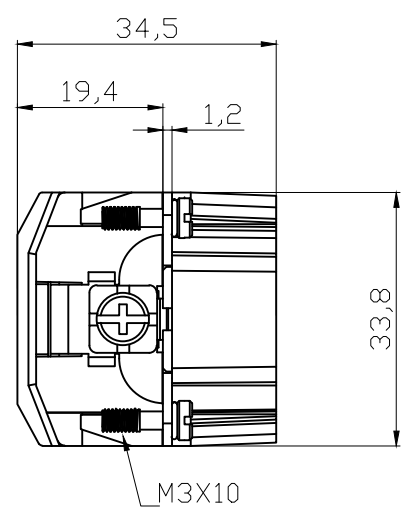

REVISION RECORD				
REV	ECN	DESCRIPTION	DRFT	DATE

DETACHED LISTS	PART NO:		ZJK 浙江昊科电气有限公司 ZHEJIANG HAOKE ELECTRICAL CO.,LTD		
	APPD:		NAME: HE-016-MZ (17-32)		
	CHKD:		TITLE: ASSEMBLY DRAWING		
	DRFT: QWF		REV	HK-1	
	 THIRD ANGLE PROJECTION		DRAWING NO: HE-016-MZ (17-32)	SHEET	1/1
		 MM (INCH)	DO NOT SCALE DRAWING	SCALE	1:1