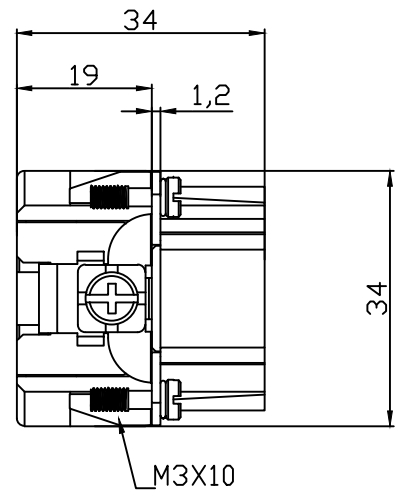

REVISION RECORD				
REV	ECN	DESCRIPTION	DRFT	DATE

DETACHED LISTS	PART NO:	浙江昊科电气有限公司 ZHEJIANG HAOKE ELECTRICAL CO.,LTD			
	APPD:	NAME: HE-010-MS			
	CHKD:	TITLE: ASSEMBLY DRAWING			
	DRFT: QWF	DRAWING NO: HE-010-MS		REV	HK-1
	 THIRD ANGLE PROJECTION	 DO NOT SCALE DRAWING		SHEET	1/1
		SCALE	1:1		