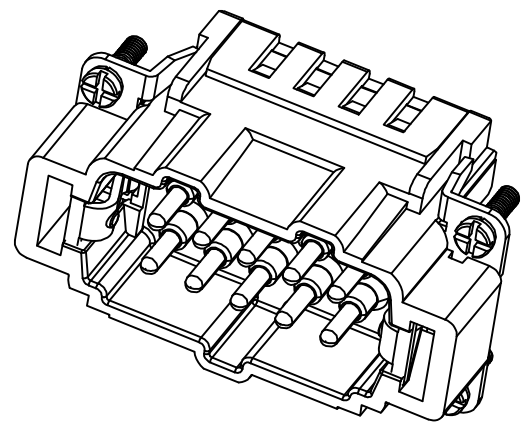

REVISION RECORD				
REV	ECN	DESCRIPTION	DRFT	DATE

DETACHED LISTS	PART NO:	浙江昊科电气有限公司 ZHEJIANG HAOKE ELECTRICAL CO.,LTD			
	APPD:	NAME: HE-010-MS			
	CHKD:	TITLE: ASSEMBLY DRAWING			
	DRFT: QWF	DRAWING NO: HE-010-MS		REV	HK-1
	 THIRD ANGLE PROJECTION	 DO NOT SCALE DRAWING		SHEET	1/1
		SCALE	1:1		