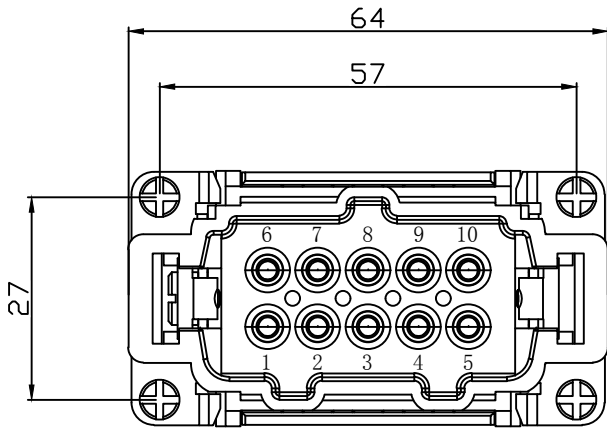

REVISION RECORD				
REV	ECN	DESCRIPTION	DRFT	DATE

DETACHED LISTS	PART NO:	浙江昊科电气有限公司 ZHEJIANG HAOKE ELECTRICAL CO.,LTD			
	APPD:	NAME: HE-010-MS			
	CHKD:	TITLE: ASSEMBLY DRAWING			
	DRFT: QWF	DRAWING NO: HE-010-MS		REV	HK-1
	 THIRD ANGLE PROJECTION	 DO NOT SCALE DRAWING		SHEET	1/1
		SCALE	1:1		