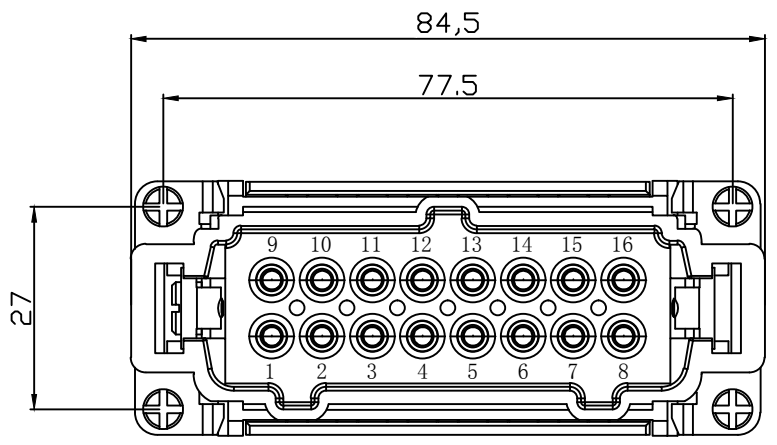

REVISION RECORD				
REV	ECN	DESCRIPTION	DRFT	DATE

DETACHED LISTS	PART NO:	 浙江昊科电气有限公司 ZHEJIANG HAOKE ELECTRICAL CO.,LTD			
	APPD:	NAME: HE-016-MS			
	CHKD:	TITLE: ASSEMBLY DRAWING		REV: HK-1	
	DRFT: QWF	DRAWING NO: HE-016-MS		SHEET: 1/1	
 THIRD ANGLE PROJECTION		 MM (INCH)	DO NOT SCALE DRAWING	SCALE: 1:1	