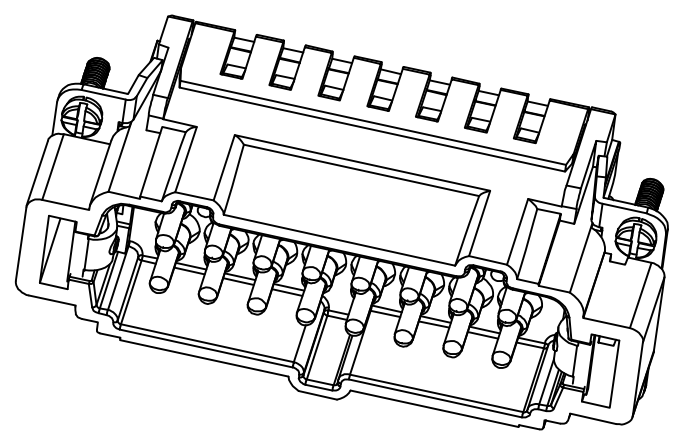

REVISION RECORD				
REV	ECN	DESCRIPTION	DRFT	DATE

DETACHED LISTS	PART NO:	 浙江昊科电气有限公司 ZHEJIANG HAOKE ELECTRICAL CO.,LTD			
	APPD:	NAME: HE-016-MS			
	CHKD:	TITLE: ASSEMBLY DRAWING		REV: HK-1	
	DRFT: QWF	DRAWING NO: HE-016-MS		SHEET: 1/1	
 THIRD ANGLE PROJECTION		 MM (INCH)	DO NOT SCALE DRAWING	SCALE: 1:1	