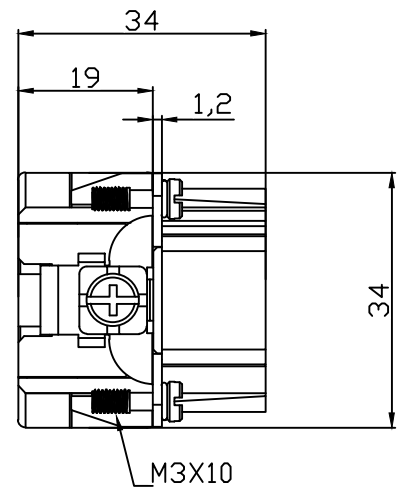

REVISION RECORD				
REV	ECN	DESCRIPTION	DRFT	DATE

DETACHED LISTS	PART NO:	 浙江昊科电气有限公司 ZHEJIANG HAOKE ELECTRICAL CO.,LTD			
	APPD:	NAME: HE-016-MS			
	CHKD:	TITLE: ASSEMBLY DRAWING		REV: HK-1	
	DRFT: QWF	DRAWING NO: HE-016-MS		SHEET: 1/1	
 THIRD ANGLE PROJECTION		 MM (INCH)	DO NOT SCALE DRAWING	SCALE: 1:1	