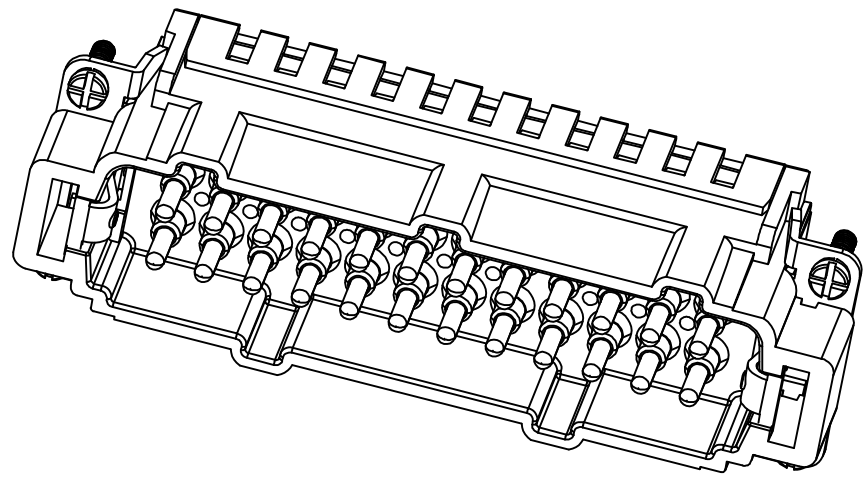

| REVISION RECORD |     |             |      |      |
|-----------------|-----|-------------|------|------|
| REV             | ECN | DESCRIPTION | DRFT | DATE |

|                |                            |   |                      |       |      |
|----------------|----------------------------|---|----------------------|-------|------|
| DETACHED LISTS | PART NO:                   | 浙江昊科电气有限公司<br>ZHEJIANG HAOKE ELECTRICAL CO.,LTD |                      |       |      |
|                | APPD:                      | NAME: HE-024-MS                                 |                      |       |      |
|                | CHKD:                      | TITLE: ASSEMBLY DRAWING                         |                      |       |      |
|                | DRFT: QWF                  | DRAWING NO: HE-024-MS                           |                      | REV   | HK-1 |
|                | <br>THIRD ANGLE PROJECTION | <br>MM (INCH)                                   | DO NOT SCALE DRAWING | SHEET | 1/1  |
|                |                            | SCALE   | 1:1                  |       |      |