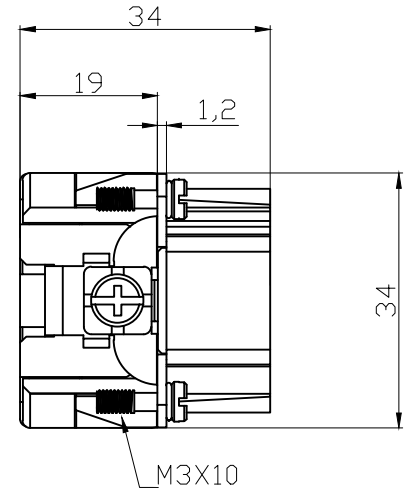

| REVISION RECORD |     |             |      |      |
|-----------------|-----|-------------|------|------|
| REV             | ECN | DESCRIPTION | DRFT | DATE |

|                |                            |   |                      |       |      |
|----------------|----------------------------|---|----------------------|-------|------|
| DETACHED LISTS | PART NO:                   | 浙江昊科电气有限公司<br>ZHEJIANG HAOKE ELECTRICAL CO.,LTD |                      |       |      |
|                | APPD:                      | NAME: HE-024-MS                                 |                      |       |      |
|                | CHKD:                      | TITLE: ASSEMBLY DRAWING                         |                      |       |      |
|                | DRFT: QWF                  | DRAWING NO: HE-024-MS                           |                      | REV   | HK-1 |
|                | <br>THIRD ANGLE PROJECTION | <br>MM (INCH)                                   | DO NOT SCALE DRAWING | SHEET | 1/1  |
|                |                            | SCALE   | 1:1                  |       |      |