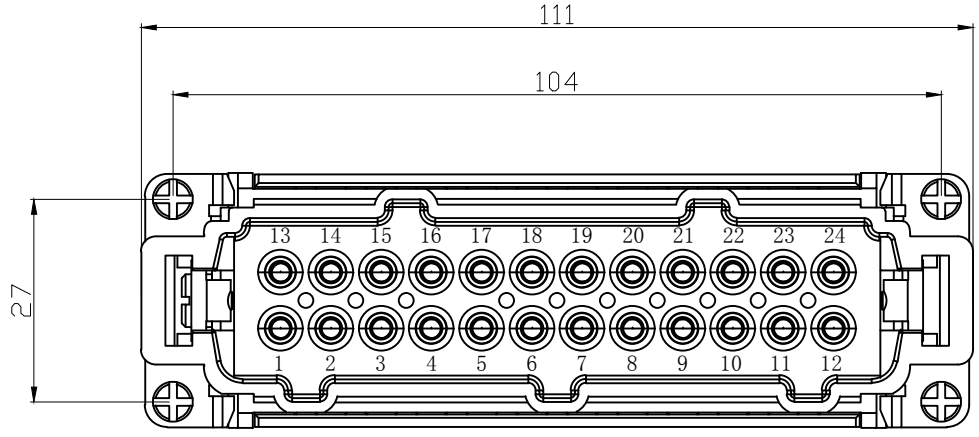

| REVISION RECORD |     |             |      |      |
|-----------------|-----|-------------|------|------|
| REV             | ECN | DESCRIPTION | DRFT | DATE |

|                |                            |   |                      |       |      |
|----------------|----------------------------|---|----------------------|-------|------|
| DETACHED LISTS | PART NO:                   | 浙江昊科电气有限公司<br>ZHEJIANG HAOKE ELECTRICAL CO.,LTD |                      |       |      |
|                | APPD:                      | NAME: HE-024-MS                                 |                      |       |      |
|                | CHKD:                      | TITLE: ASSEMBLY DRAWING                         |                      |       |      |
|                | DRFT: QWF                  | DRAWING NO: HE-024-MS                           |                      | REV   | HK-1 |
|                | <br>THIRD ANGLE PROJECTION | <br>MM (INCH)                                   | DO NOT SCALE DRAWING | SHEET | 1/1  |
|                |                            | SCALE   | 1:1                  |       |      |