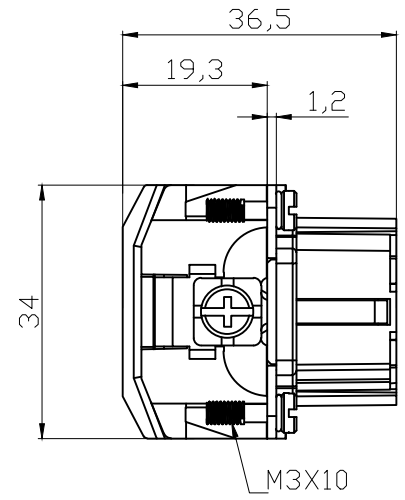

REVISION RECORD				
REV	ECN	DESCRIPTION	DRFT	DATE

DETACHED LISTS	PART NO:	 浙江昊科电气有限公司 ZHEJIANG HAOKE ELECTRICAL CO.,LTD			
	APPD:	NAME: HE-024-FZ			
	CHKD:	TITLE: ASSEMBLY DRAWING			
	DRFT: QWF	DRAWING NO: HE-024-FZ		REV	HK-1
	 THIRD ANGLE PROJECTION	 MM (INCH)	DO NOT SCALE DRAWING	SHEET	1/1
		SCALE	1:1		