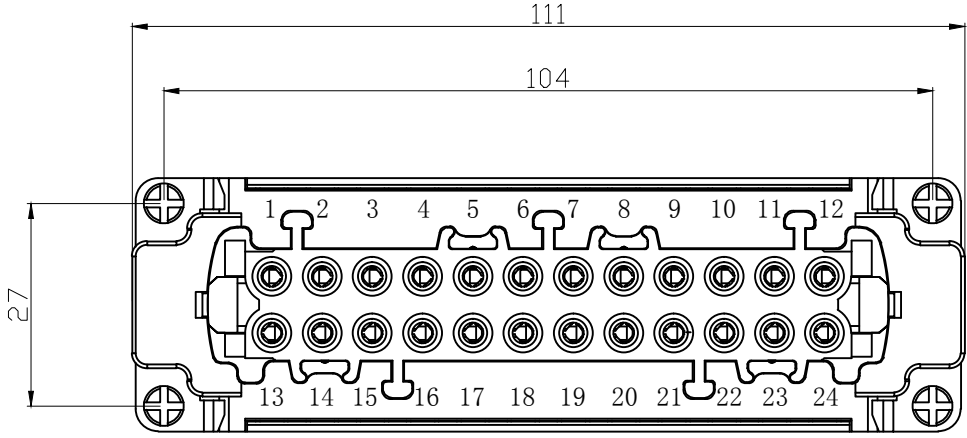

REVISION RECORD				
REV	ECN	DESCRIPTION	DRFT	DATE

DETACHED LISTS	PART NO:	 浙江昊科电气有限公司 ZHEJIANG HAOKE ELECTRICAL CO.,LTD			
	APPD:	NAME: HE-024-FZ			
	CHKD:	TITLE: ASSEMBLY DRAWING			
	DRFT: QWF	DRAWING NO: HE-024-FZ		REV	HK-1
	 THIRD ANGLE PROJECTION	 MM (INCH)	DO NOT SCALE DRAWING	SHEET	1/1
		SCALE	1:1		