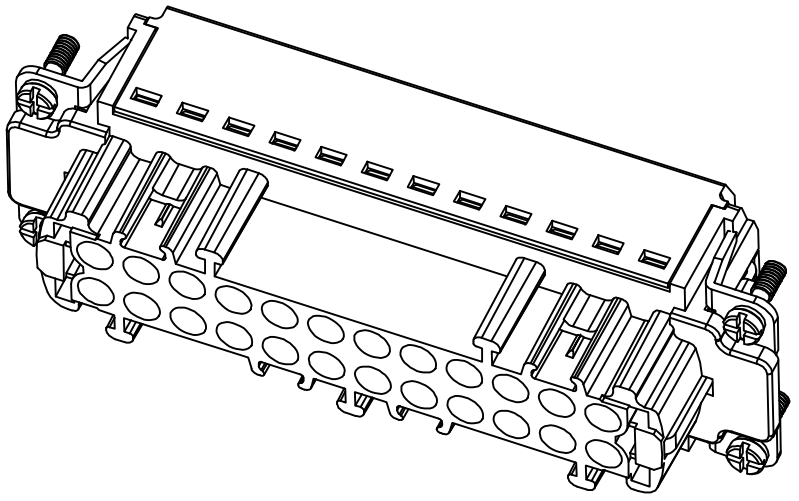

REVISION RECORD				
REV	ECN	DESCRIPTION	DRFT	DATE

DETACHED LISTS	PART NO:	 浙江昊科电气有限公司 ZHEJIANG HAOKE ELECTRICAL CO.,LTD			
	APPD:	NAME: HE-024-FZ			
	CHKD:	TITLE: ASSEMBLY DRAWING			
	DRFT: QWF	DRAWING NO: HE-024-FZ		REV	HK-1
	 THIRD ANGLE PROJECTION	 MM (INCH)	DO NOT SCALE DRAWING	SHEET	1/1
		SCALE	1:1		