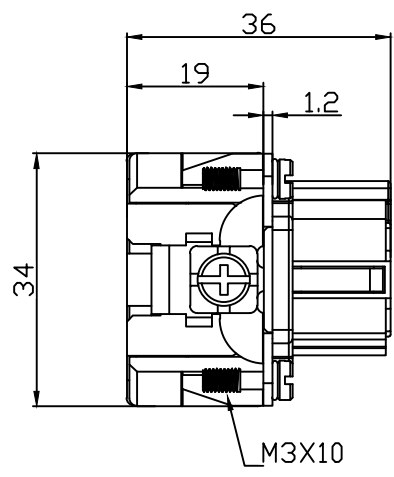

REVISION RECORD				
REV	ECN	DESCRIPTION	DRFT	DATE

DETACHED LISTS	PART NO:		浙江昊科电气有限公司 ZHEJIANG HAOKE ELECTRICAL CO.,LTD		
	APPD:				
	CHKD:		TITLE: ASSEMBLY DRAWING		REV: HK-1
	DRFT: QWF		DRAWING NO: HE-006-FS		SHEET: 1/1
	 THIRD ANGLE PROJECTION		 DO NOT SCALE DRAWING		SCALE: 1:1