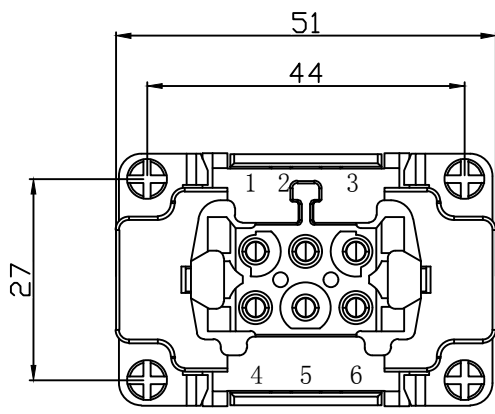

REVISION RECORD				
REV	ECN	DESCRIPTION	DRFT	DATE

DETACHED LISTS	PART NO:		浙江昊科电气有限公司 ZHEJIANG HAOKE ELECTRICAL CO.,LTD		
	APPD:				
	CHKD:		TITLE: ASSEMBLY DRAWING		REV: HK-1
	DRFT: QWF		DRAWING NO: HE-006-FS		SHEET: 1/1
	 THIRD ANGLE PROJECTION		 DO NOT SCALE DRAWING		SCALE: 1:1