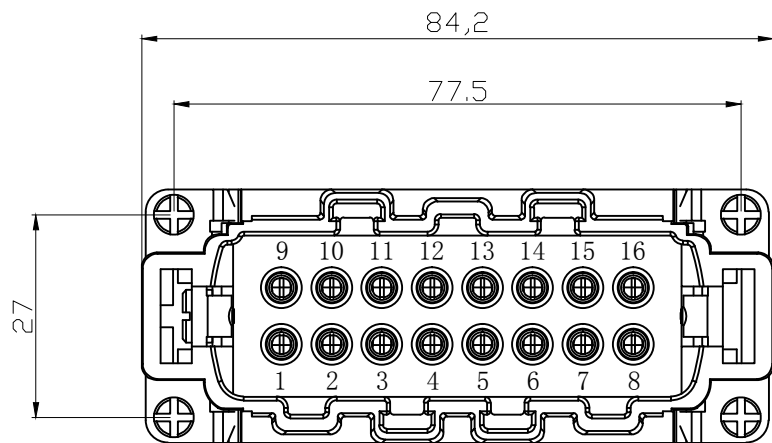

8

7

6

5

4

3

2

1

REVISION RECORD

REV	ECN	DESCRIPTION	DRFT	DATE
-----	-----	-------------	------	------

DETACHED LISTS	PART NO:	ZJK 浙江昊科电气有限公司 ZHEJIANG HAOKE ELECTRICAL CO.,LTD			
	APPD:	NAME: HE-016-MZ			
	CHKD:	TITLE: ASSEMBLY DRAWING		REV	HK-1
	DRFT: QWF	DRAWING NO: HE-016-MZ		SHEET	1/1
 THIRD ANGLE PROJECTION		 MM (INCH)	DO NOT SCALE DRAWING	SCALE	1:1