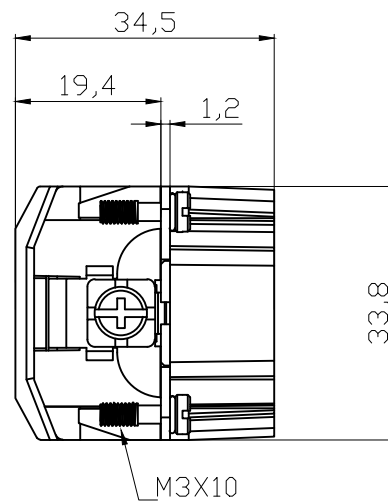

8

7

6

5

4

3

2

1

REVISION RECORD

REV	ECN	DESCRIPTION	DRFT	DATE
-----	-----	-------------	------	------

DETACHED LISTS	PART NO:	ZJK 浙江昊科电气有限公司 ZHEJIANG HAOKE ELECTRICAL CO.,LTD			
	APPD:	NAME: HE-016-MZ			
	CHKD:	TITLE: ASSEMBLY DRAWING		REV	HK-1
	DRFT: QWF	DRAWING NO: HE-016-MZ		SHEET	1/1
 THIRD ANGLE PROJECTION		 MM (INCH)	DO NOT SCALE DRAWING	SCALE	1:1