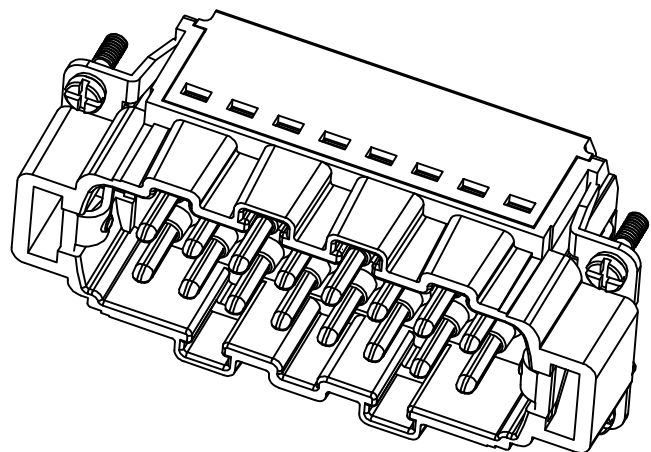

REVISION RECORD

REV	ECN	DESCRIPTION	DRFT	DATE
-----	-----	-------------	------	------

DETACHED LISTS	PART NO:	ZJK 浙江昊科电气有限公司 ZHEJIANG HAOKE ELECTRICAL CO.,LTD			
	APPD:	NAME: HE-016-MZ			
	CHKD:	TITLE: ASSEMBLY DRAWING		REV	HK-1
	DRFT: QWF	DRAWING NO: HE-016-MZ		SHEET	1/1
 THIRD ANGLE PROJECTION		 MM (INCH)	DO NOT SCALE DRAWING	SCALE	1:1