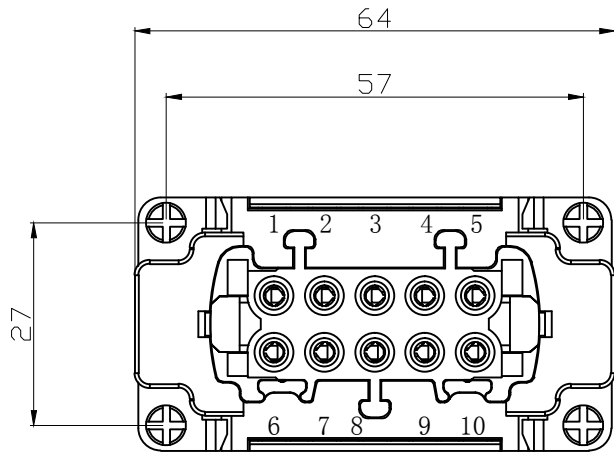

REVISION RECORD				
REV	ECN	DESCRIPTION	DRFT	DATE

DETACHED LISTS	PART NO:	浙江昊科电气有限公司 ZHEJIANG HAOKE ELECTRICAL CO.,LTD			
	APPD:	NAME: HE-010-FZ			
	CHKD:				
	DRFT: QWF	TITLE: ASSEMBLY DRAWING	REV	HK-1	
	 THIRD ANGLE PROJECTION	DRAWING NO: HE-010-FZ	SHEET	1/1	
	 MM (INCH)	DO NOT SCALE DRAWING	SCALE	1:1	