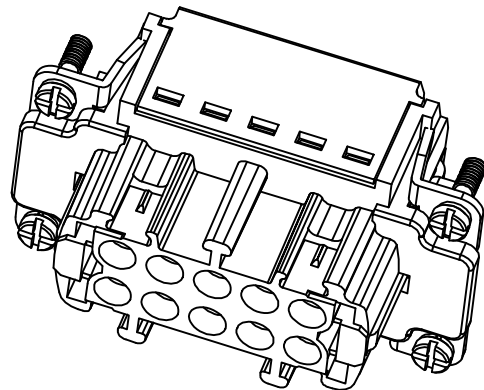

REVISION RECORD				
REV	ECN	DESCRIPTION	DRFT	DATE

DETACHED LISTS	PART NO:	浙江昊科电气有限公司 ZHEJIANG HAOKE ELECTRICAL CO.,LTD			
	APPD:	NAME: HE-010-FZ			
	CHKD:				
	DRFT: QWF	TITLE: ASSEMBLY DRAWING	REV	HK-1	
	 THIRD ANGLE PROJECTION	DRAWING NO: HE-010-FZ	SHEET	1/1	
	 MM (INCH)	DO NOT SCALE DRAWING	SCALE	1:1	