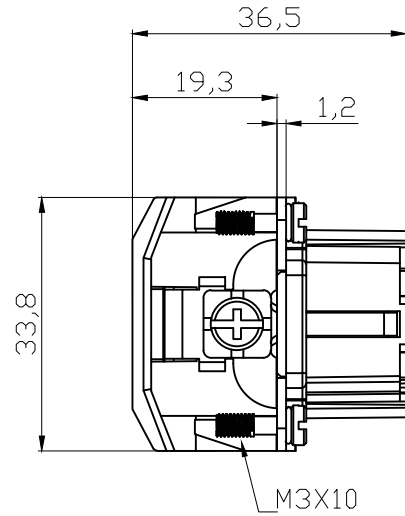

REVISION RECORD				
REV	ECN	DESCRIPTION	DRFT	DATE

DETACHED LISTS	PART NO:	浙江昊科电气有限公司 ZHEJIANG HAOKE ELECTRICAL CO.,LTD			
	APPD:	NAME: HE-010-FZ			
	CHKD:				
	DRFT: QWF	TITLE: ASSEMBLY DRAWING	REV	HK-1	
	 THIRD ANGLE PROJECTION	DRAWING NO: HE-010-FZ	SHEET	1/1	
	 MM (INCH)	DO NOT SCALE DRAWING	SCALE	1:1	