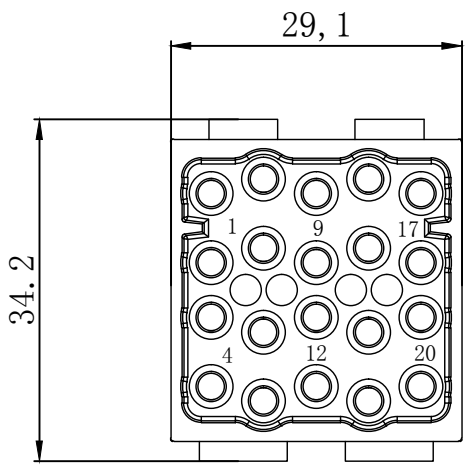

REVISION RECORD				
REV	ECN	DESCRIPTION	DRFT	DATE

DETACHED LISTS	PART NO:	浙江昊科电气有限公司 ZHEJIANG HAOKE ELECTRICAL CO.,LTD			
	APPD:	NAME: H2MEE-020-FC			
	CHKD:				
	DRFT: QWF	TITLE: ASSEMBLY DRAWING		REV	HK-1
	 THIRD ANGLE PROJECTION	DRAWING NO: H2MEE-020-FC		SHEET	1/1
		 MM (INCH)	DO NOT SCALE DRAWING	SCALE	1.5:1