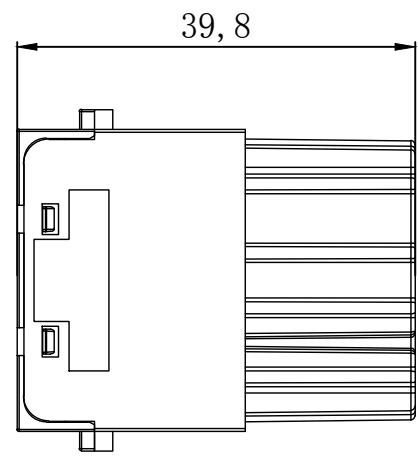

REVISION RECORD				
REV	ECN	DESCRIPTION	DRFT	DATE

DETACHED LISTS	PART NO:	浙江昊科电气有限公司 ZHEJIANG HAOKE ELECTRICAL CO.,LTD			
	APPD:	NAME: H2MEE-020-FC			
	CHKD:				
	DRFT: QWF	TITLE: ASSEMBLY DRAWING		REV	HK-1
	 THIRD ANGLE PROJECTION	DRAWING NO: H2MEE-020-FC		SHEET	1/1
		 MM (INCH)	DO NOT SCALE DRAWING	SCALE	1.5:1