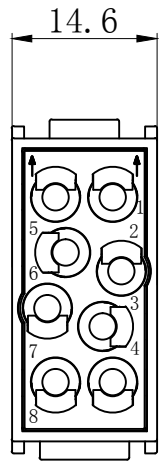

REVISION RECORD				
REV	ECN	DESCRIPTION	DRFT	DATE

DETACHED LISTS	PART NO:	浙江昊科电气有限公司 ZHEJIANG HAOKE ELECTRICAL CO.,LTD			
	APPD:	NAME: HMEE-008-FC			
	CHKD:	TITLE: ASSEMBLY DRAWING			
	DRFT: QWF	REV: HK-1	SHEET: 1/1		SCALE: 1.5:1
	THIRD ANGLE PROJECTION	MM (INCH)	DO NOT SCALE DRAWING		