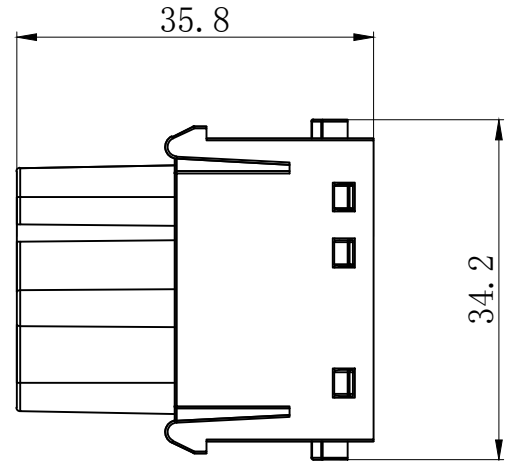

REVISION RECORD				
REV	ECN	DESCRIPTION	DRFT	DATE

DETACHED LISTS	PART NO:	浙江昊科电气有限公司 ZHEJIANG HAOKE ELECTRICAL CO.,LTD			
	APPD:	NAME: HMEE-008-FC			
	CHKD:	TITLE: ASSEMBLY DRAWING			
	DRFT: QWF	REV: HK-1	SHEET: 1/1		SCALE: 1.5:1
	THIRD ANGLE PROJECTION	MM (INCH)	DO NOT SCALE DRAWING		