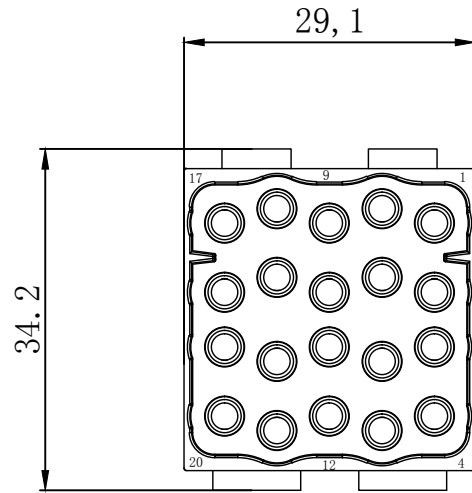

REVISION RECORD				
REV	ECN	DESCRIPTION	DRFT	DATE

DETACHED LISTS	PART NO:	浙江昊科电气有限公司 ZHEJIANG HAOKE ELECTRICAL CO.,LTD			
	APPD:	NAME: H2MEE-020-MC			
	CHKD:				
	DRFT: QWF	TITLE: ASSEMBLY DRAWING	REV	HK-1	
	 THIRD ANGLE PROJECTION	DRAWING NO: H2MEE-020-MC	SHEET	1/1	
		DO NOT SCALE DRAWING	SCALE	1.5:1	