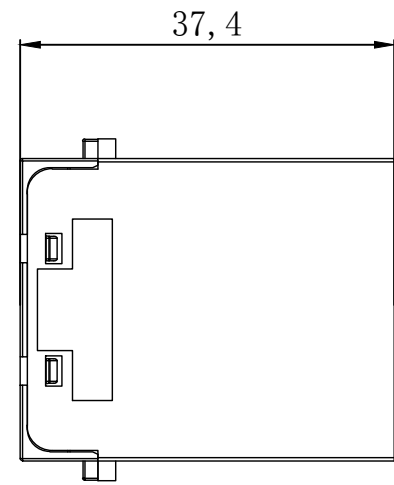

REVISION RECORD				
REV	ECN	DESCRIPTION	DRFT	DATE

DETACHED LISTS	PART NO:	浙江昊科电气有限公司 ZHEJIANG HAOKE ELECTRICAL CO.,LTD			
	APPD:	NAME: H2MEE-020-MC			
	CHKD:				
	DRFT: QWF	TITLE: ASSEMBLY DRAWING	REV	HK-1	
	 THIRD ANGLE PROJECTION	DRAWING NO: H2MEE-020-MC	SHEET	1/1	
		DO NOT SCALE DRAWING	SCALE	1.5:1	