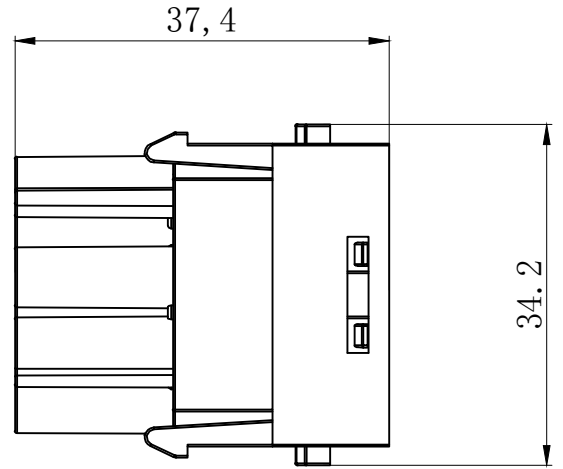

REVISION RECORD				
REV	ECN	DESCRIPTION	DRFT	DATE

DETACHED LISTS	PART NO:	 浙江昊科电气有限公司 ZHEJIANG HAOKE ELECTRICAL CO.,LTD			
	APPD:	NAME: HVME-006-FC			
	CHKD:	TITLE: ASSEMBLY DRAWING			
	DRFT: QWF	REV	HK-1		
	 THIRD ANGLE PROJECTION	DRAWING NO: HVME-006-FC	SHEET	1/1	
	 MM (INCH)	DO NOT SCALE DRAWING	SCALE	1.5:1	