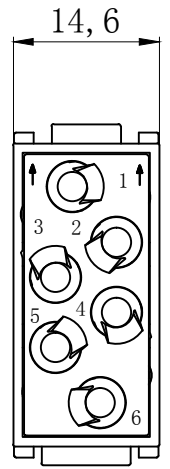

REVISION RECORD				
REV	ECN	DESCRIPTION	DRFT	DATE

DETACHED LISTS	PART NO:	 浙江昊科电气有限公司 ZHEJIANG HAOKE ELECTRICAL CO.,LTD			
	APPD:	NAME: HVME-006-FC			
	CHKD:	TITLE: ASSEMBLY DRAWING			
	DRFT: QWF	REV	HK-1		
	 THIRD ANGLE PROJECTION	DRAWING NO: HVME-006-FC	SHEET	1/1	
	 MM (INCH)	DO NOT SCALE DRAWING	SCALE	1.5:1	