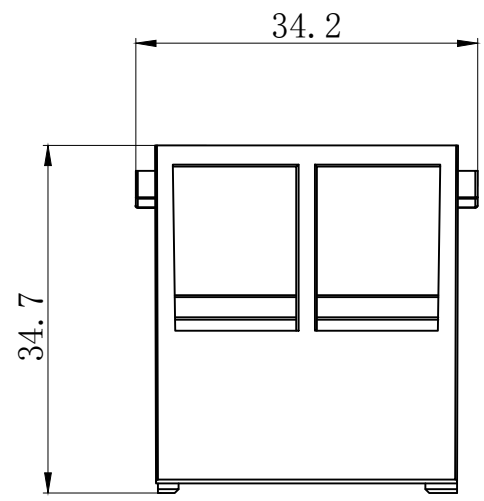

REVISION RECORD				
REV	ECN	DESCRIPTION	DRFT	DATE

DETACHED LISTS	PART NO:	 浙江昊科电气有限公司 ZHEJIANG HAOKE ELECTRICAL CO.,LTD			
	APPD:	NAME: HMDD-017-MC			
	CHKD:	TITLE: ASSEMBLY DRAWING			
	DRFT: QWF	REV	HK-1		
	 THIRD ANGLE PROJECTION	DRAWING NO: HMDD-017-MC	SHEET	1/1	
		DO NOT SCALE DRAWING	SCALE	1.5:1	