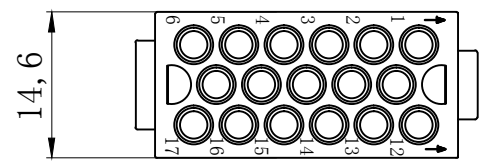

REVISION RECORD				
REV	ECN	DESCRIPTION	DRFT	DATE

DETACHED LISTS	PART NO:	 浙江昊科电气有限公司 ZHEJIANG HAOKE ELECTRICAL CO.,LTD			
	APPD:	NAME: HMDD-017-MC			
	CHKD:	TITLE: ASSEMBLY DRAWING			
	DRFT: QWF	REV	HK-1		
	 THIRD ANGLE PROJECTION	DRAWING NO: HMDD-017-MC	SHEET	1/1	
		DO NOT SCALE DRAWING	SCALE	1.5:1	