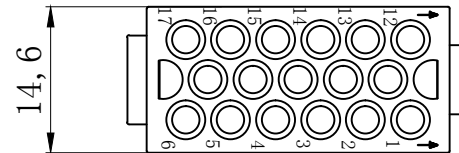

REVISION RECORD				
REV	ECN	DESCRIPTION	DRFT	DATE

DETACHED LISTS	PART NO:	 浙江昊科电气有限公司 ZHEJIANG HAOKE ELECTRICAL CO.,LTD			
	APPD:	NAME: HMDD-017-FC			
	CHKD:	TITLE: ASSEMBLY DRAWING			
	DRFT: QWF	REV	HK-1		
	 THIRD ANGLE PROJECTION	DRAWING NO: HMDD-017-FC	SHEET	1/1	
		DO NOT SCALE DRAWING	SCALE	1.5:1	