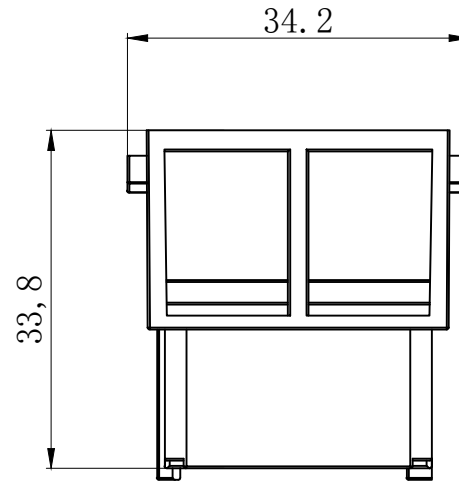

REVISION RECORD				
REV	ECN	DESCRIPTION	DRFT	DATE

DETACHED LISTS	PART NO:	 浙江昊科电气有限公司 ZHEJIANG HAOKE ELECTRICAL CO.,LTD			
	APPD:	NAME: HMDD-017-FC			
	CHKD:	TITLE: ASSEMBLY DRAWING			
	DRFT: QWF	REV	HK-1		
	 THIRD ANGLE PROJECTION	DRAWING NO: HMDD-017-FC	SHEET	1/1	
		DO NOT SCALE DRAWING	SCALE	1.5:1	