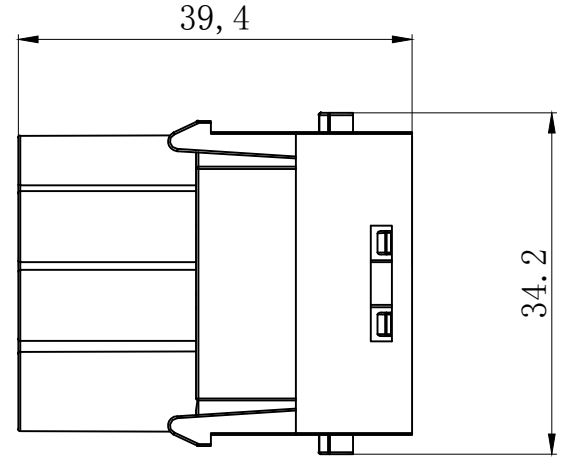

REVISION RECORD				
REV	ECN	DESCRIPTION	DRFT	DATE

DETACHED LISTS	PART NO:	 浙江昊科电气有限公司 ZHEJIANG HAOKE ELECTRICAL CO.,LTD			
	APPD:	NAME: HVME-006-MC			
	CHKD:	TITLE: ASSEMBLY DRAWING			
	DRFT: QWF	DRAWING NO: HVME-006-MC		REV	HK-1
	 THIRD ANGLE PROJECTION	 MM (INCH)	DO NOT SCALE DRAWING	SHEET	1/1
		SCALE	1.5:1		