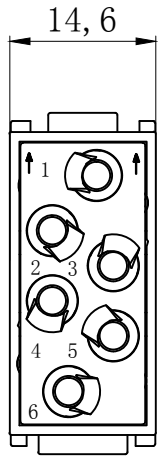

REVISION RECORD				
REV	ECN	DESCRIPTION	DRFT	DATE

DETACHED LISTS	PART NO:	 浙江昊科电气有限公司 ZHEJIANG HAOKE ELECTRICAL CO.,LTD			
	APPD:	NAME: HVME-006-MC			
	CHKD:	TITLE: ASSEMBLY DRAWING			
	DRFT: QWF	DRAWING NO: HVME-006-MC		REV	HK-1
	 THIRD ANGLE PROJECTION	 MM (INCH)	DO NOT SCALE DRAWING	SHEET	1/1
		SCALE	1.5:1		