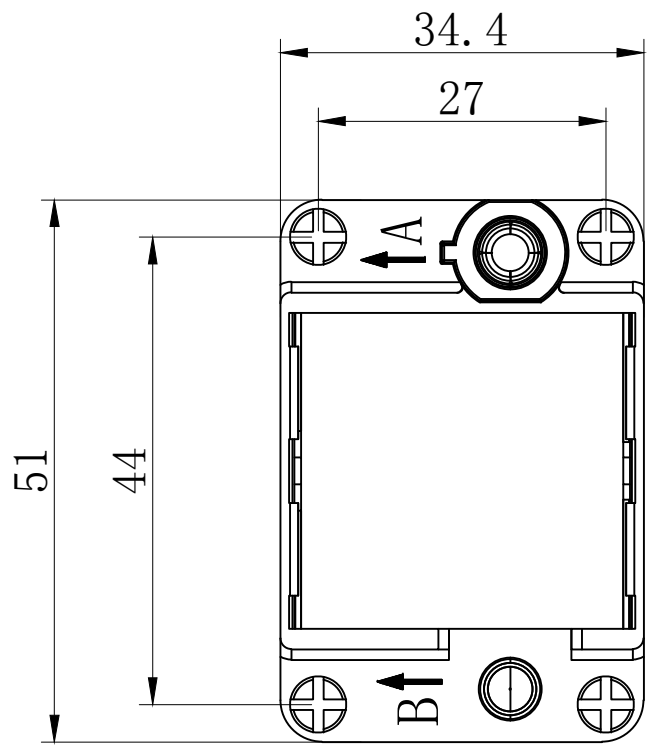

REVISION RECORD				
REV	ECN	DESCRIPTION	DRFT	DATE

DETACHED LISTS	PART NO:	<b>ZJKK</b> 浙江昊科电气有限公司 ZHEJIANG HAOKE ELECTRICAL CO., LTD			
	APPD:	NAME: HF6B-NUA			
	CHKD:				
	DRFT:	TITLE: ASSEMBLY DRAWING	REV: HK-1		
	 THIRD ANGLE PROJECTION	DRAWING NO: HF6B-NUA	SHEET: 1/1		
	 MM (INCH)	DO NOT SCALE DRAWING	SCALE: 1.5:1		