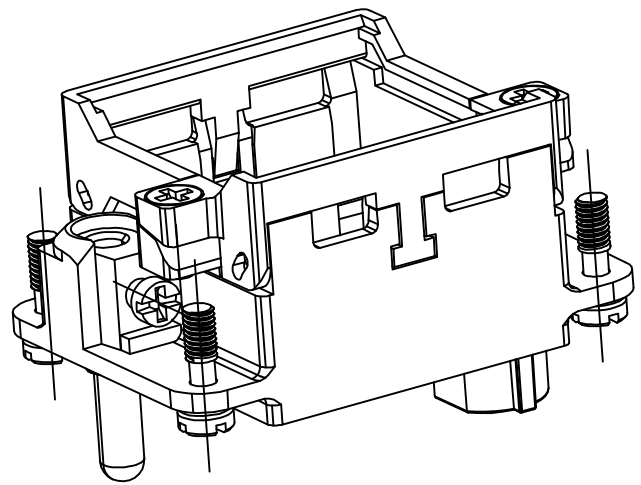

REVISION RECORD				
REV	ECN	DESCRIPTION	DRFT	DATE

DETACHED LISTS	PART NO:	<b>ZJKK</b> 浙江昊科电气有限公司 ZHEJIANG HAOKE ELECTRICAL CO., LTD			
	APPD:	NAME: HF6B-NUA			
	CHKD:				
	DRFT:	TITLE: ASSEMBLY DRAWING	REV: HK-1		
	 THIRD ANGLE PROJECTION	DRAWING NO: HF6B-NUA	SHEET: 1/1		
	 MM (INCH)	DO NOT SCALE DRAWING	SCALE: 1.5:1		