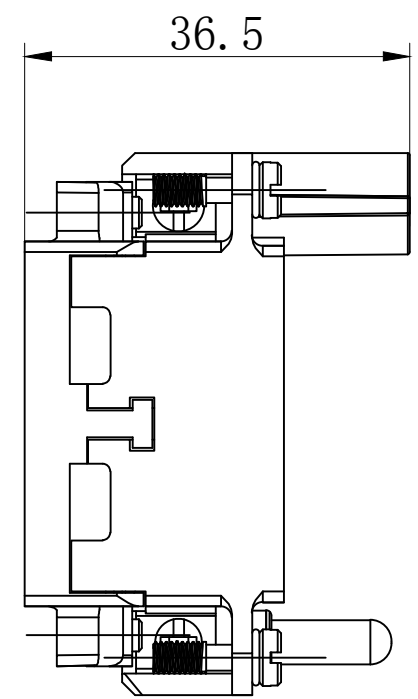

REVISION RECORD				
REV	ECN	DESCRIPTION	DRFT	DATE

DETACHED LISTS	PART NO:	<b>ZJKK</b> 浙江昊科电气有限公司 ZHEJIANG HAOKE ELECTRICAL CO., LTD			
	APPD:	NAME: HF6B-NUA			
	CHKD:				
	DRFT:	TITLE: ASSEMBLY DRAWING	REV: HK-1		
	 THIRD ANGLE PROJECTION	DRAWING NO: HF6B-NUA	SHEET: 1/1		
	 MM (INCH)	DO NOT SCALE DRAWING	SCALE: 1.5:1		