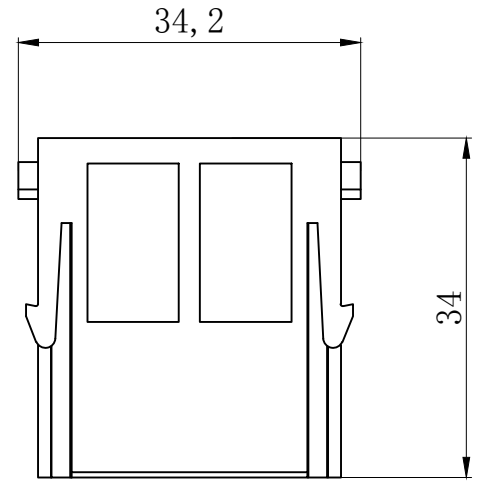

REVISION RECORD				
REV	ECN	DESCRIPTION	DRFT	DATE

DETACHED LISTS	PART NO:	 浙江昊科电气有限公司 ZHEJIANG HAOKE ELECTRICAL CO.,LTD			
	APPD:	NAME: HMD-012-MC			
	CHKD:	TITLE: ASSEMBLY DRAWING			
	DRFT: QWF	REV	HK-1		
	 THIRD ANGLE PROJECTION	DRAWING NO: HMD-012-MC	SHEET	1/1	
	 MM (INCH)	DO NOT SCALE DRAWING	SCALE	1.5:1	