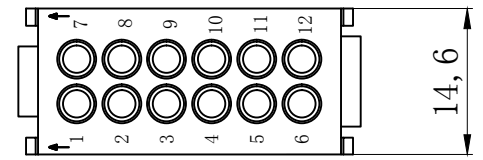

REVISION RECORD				
REV	ECN	DESCRIPTION	DRFT	DATE

DETACHED LISTS	PART NO:	 浙江昊科电气有限公司 ZHEJIANG HAOKE ELECTRICAL CO.,LTD			
	APPD:	NAME: HMD-012-MC			
	CHKD:	TITLE: ASSEMBLY DRAWING			
	DRFT: QWF	REV	HK-1		
	 THIRD ANGLE PROJECTION	DRAWING NO: HMD-012-MC	SHEET	1/1	
	 MM (INCH)	DO NOT SCALE DRAWING	SCALE	1.5:1	