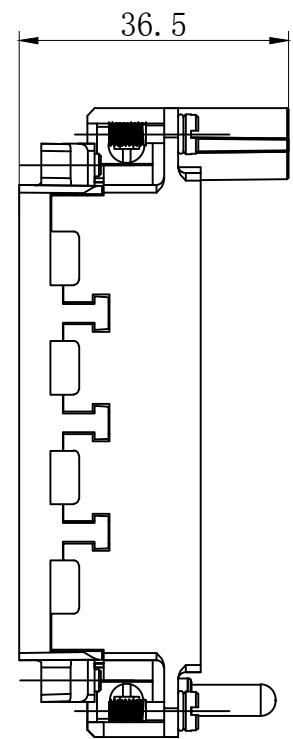

REVISION RECORD				
REV	ECN	DESCRIPTION	DRFT	DATE

DETACHED LISTS	PART NO:		浙江昊科电气有限公司 ZHEJIANG HAOKE ELECTRICAL CO., LTD		
	APPD:		NAME: HF16B-NUA		
	CHKD:				
	DRFT:		TITLE: ASSEMBLY DRAWING	REV: HK-1	
	 THIRD ANGLE PROJECTION		DRAWING NO: HF16B-NUA	SHEET: 1/1	
			DO NOT SCALE DRAWING	SCALE: 1:1	