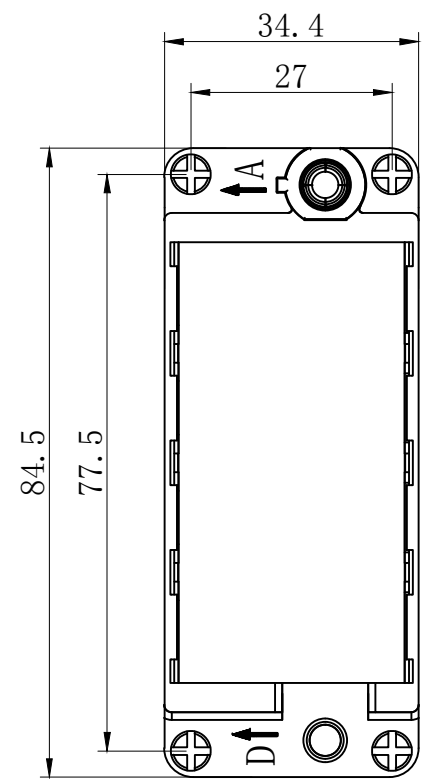

REVISION RECORD				
REV	ECN	DESCRIPTION	DRFT	DATE

DETACHED LISTS	PART NO:		浙江昊科电气有限公司 ZHEJIANG HAOKE ELECTRICAL CO., LTD		
	APPD:		NAME: HF16B-NUA		
	CHKD:				
	DRFT:		TITLE: ASSEMBLY DRAWING	REV: HK-1	
	 THIRD ANGLE PROJECTION		DRAWING NO: HF16B-NUA	SHEET: 1/1	
			DO NOT SCALE DRAWING	SCALE: 1:1	