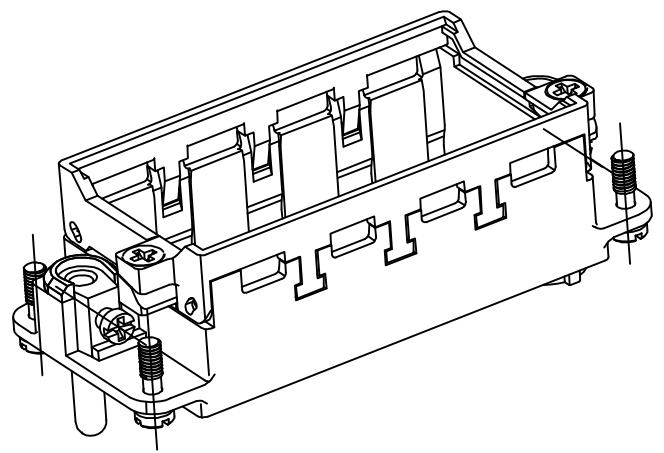

REVISION RECORD				
REV	ECN	DESCRIPTION	DRFT	DATE

DETACHED LISTS	PART NO:		浙江昊科电气有限公司 ZHEJIANG HAOKE ELECTRICAL CO., LTD		
	APPD:		NAME: HF16B-NUA		
	CHKD:				
	DRFT:		TITLE: ASSEMBLY DRAWING	REV: HK-1	
	 THIRD ANGLE PROJECTION		DRAWING NO: HF16B-NUA	SHEET: 1/1	
			DO NOT SCALE DRAWING	SCALE: 1:1	