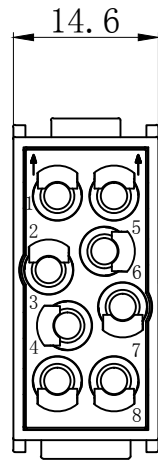

REVISION RECORD				
REV	ECN	DESCRIPTION	DRFT	DATE

DETACHED LISTS	PART NO:	浙江昊科电气有限公司 ZHEJIANG HAOKE ELECTRICAL CO.,LTD			
	APPD:	NAME: HMEE-008-MC			
	CHKD:	TITLE: ASSEMBLY DRAWING			
	DRFT: QWF	DRAWING NO: HMEE-008-MC		REV	HK-1
	 THIRD ANGLE PROJECTION	 MM (INCH)	DO NOT SCALE DRAWING	SHEET	1/1
		SCALE	1.5:1		