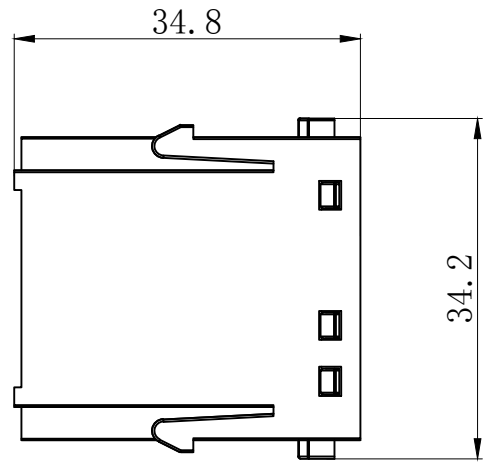

REVISION RECORD				
REV	ECN	DESCRIPTION	DRFT	DATE

DETACHED LISTS	PART NO:	浙江昊科电气有限公司 ZHEJIANG HAOKE ELECTRICAL CO.,LTD			
	APPD:	NAME: HMEE-008-MC			
	CHKD:	TITLE: ASSEMBLY DRAWING			
	DRFT: QWF	DRAWING NO: HMEE-008-MC		REV	HK-1
	 THIRD ANGLE PROJECTION	 MM (INCH)	DO NOT SCALE DRAWING	SHEET	1/1
		SCALE	1.5:1		