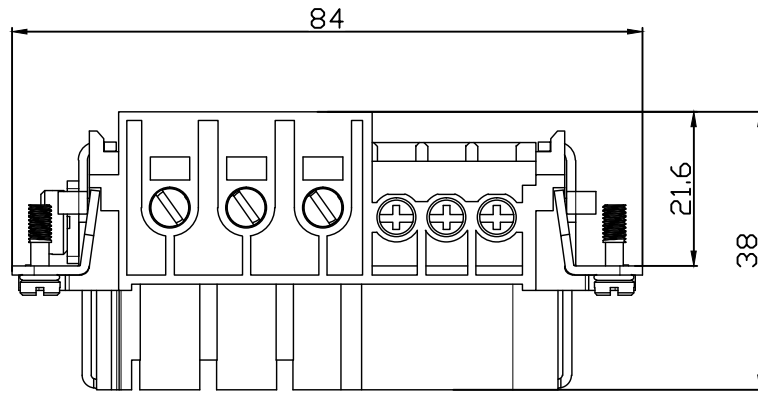

REVISION RECORD				
REV	ECN	DESCRIPTION	DRFT	DATE

DETACHED LISTS	PART NO:	浙江昊科电气有限公司 ZHEJIANG HAOKE ELECTRICAL CO.,LTD			
	APPD:	NAME: HWK-006/6-F			
	CHKD:	TITLE: ASSEMBLY DRAWING			
	DRFT: QWF	DRAWING NO: HWK-006/6-F		REV	HK-1
	 THIRD ANGLE PROJECTION	 MM (INCH)	DO NOT SCALE DRAWING	SHEET	1/1
		SCALE	1:1		