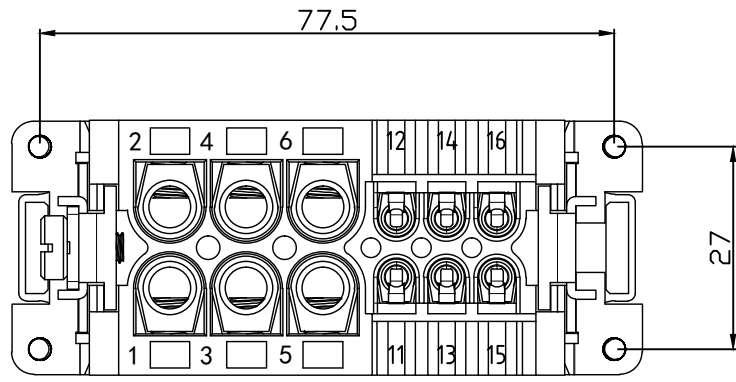

REVISION RECORD				
REV	ECN	DESCRIPTION	DRFT	DATE

DETACHED LISTS	PART NO:	浙江昊科电气有限公司 ZHEJIANG HAOKE ELECTRICAL CO.,LTD			
	APPD:	NAME: HWK-006/6-F			
	CHKD:	TITLE: ASSEMBLY DRAWING			
	DRFT: QWF	DRAWING NO: HWK-006/6-F		REV	HK-1
	 THIRD ANGLE PROJECTION	 MM (INCH)	DO NOT SCALE DRAWING	SHEET	1/1
		SCALE	1:1		