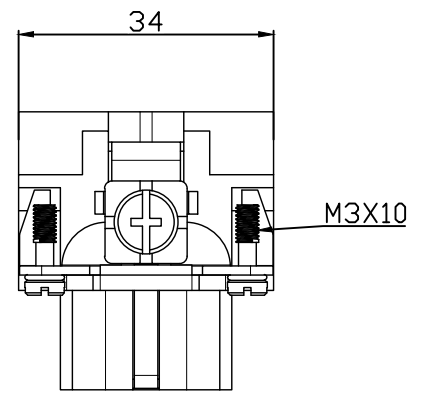

REVISION RECORD				
REV	ECN	DESCRIPTION	DRFT	DATE

DETACHED LISTS	PART NO:	浙江昊科电气有限公司 ZHEJIANG HAOKE ELECTRICAL CO.,LTD			
	APPD:	NAME: HWK-006/6-F			
	CHKD:	TITLE: ASSEMBLY DRAWING			
	DRFT: QWF	DRAWING NO: HWK-006/6-F		REV	HK-1
	 THIRD ANGLE PROJECTION	 MM (INCH)	DO NOT SCALE DRAWING	SHEET	1/1
		SCALE	1:1		