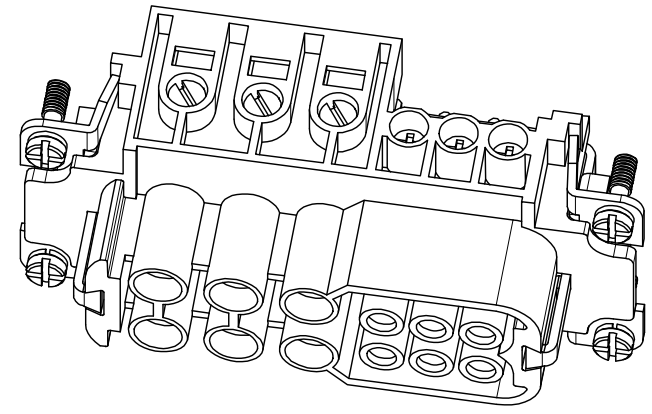

REVISION RECORD				
REV	ECN	DESCRIPTION	DRFT	DATE

DETACHED LISTS	PART NO:	浙江昊科电气有限公司 ZHEJIANG HAOKE ELECTRICAL CO.,LTD			
	APPD:	NAME: HWK-006/6-F			
	CHKD:	TITLE: ASSEMBLY DRAWING			
	DRFT: QWF	DRAWING NO: HWK-006/6-F		REV	HK-1
	 THIRD ANGLE PROJECTION	 MM (INCH)	DO NOT SCALE DRAWING	SHEET	1/1
		SCALE	1:1		