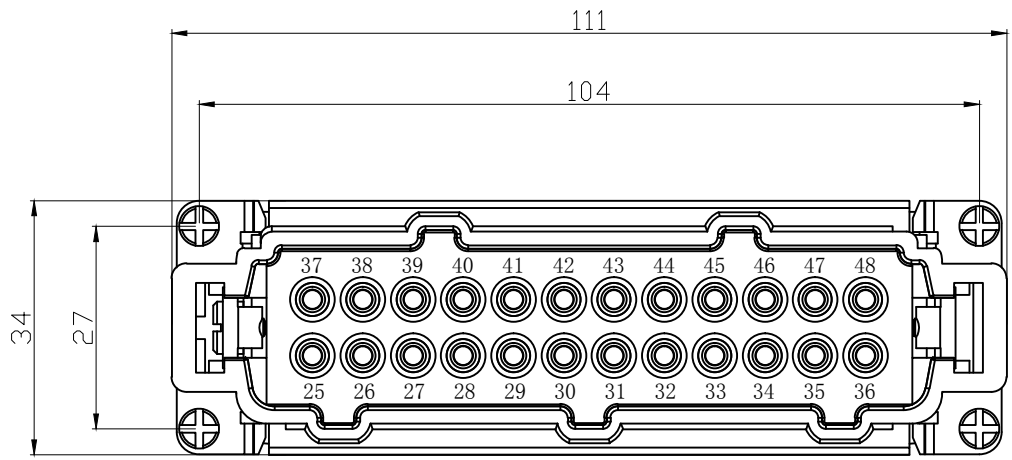

REVISION RECORD				
REV	ECN	DESCRIPTION	DRFT	DATE

DETACHED LISTS	PART NO:	ZJK 浙江昊科电气有限公司 ZHEJIANG HAOKE ELECTRICAL CO.,LTD			
	APPD:	NAME: HE-024-M (25-48)			
	CHKD:	TITLE: ASSEMBLY DRAWING			
	DRFT: QWF	DRAWING NO: HE-024-M (25-48)		REV	HK-1
	 THIRD ANGLE PROJECTION		DO NOT SCALE DRAWING	SHEET	1/1
		 MM (INCH)	SCALE	1:1	