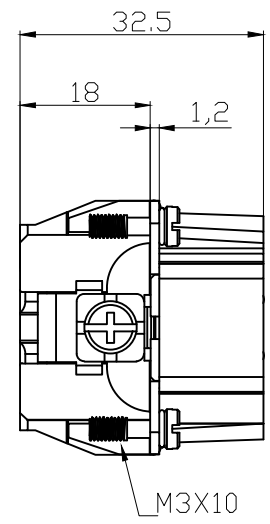

REVISION RECORD				
REV	ECN	DESCRIPTION	DRFT	DATE

DETACHED LISTS	PART NO:	ZJK 浙江昊科电气有限公司 ZHEJIANG HAOKE ELECTRICAL CO.,LTD			
	APPD:	NAME: HE-024-M (25-48)			
	CHKD:	TITLE: ASSEMBLY DRAWING			
	DRFT: QWF	DRAWING NO: HE-024-M (25-48)		REV	HK-1
	 THIRD ANGLE PROJECTION		DO NOT SCALE DRAWING	SHEET	1/1
		 MM (INCH)	SCALE	1:1	