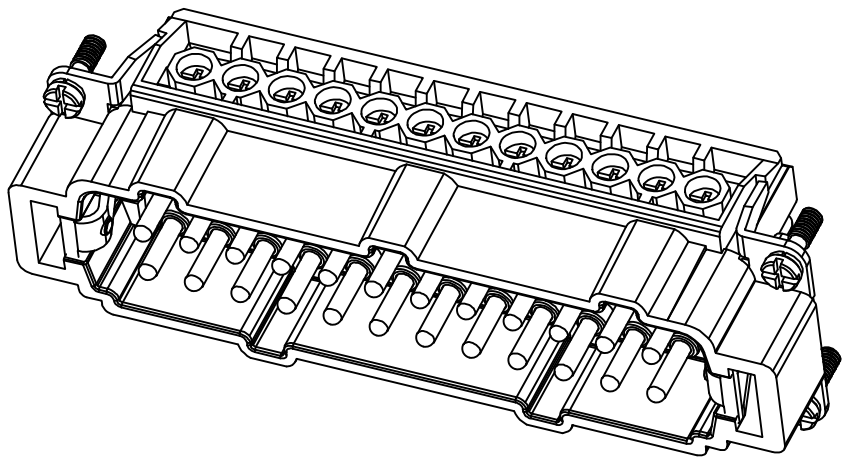

REVISION RECORD				
REV	ECN	DESCRIPTION	DRFT	DATE

DETACHED LISTS	PART NO:	ZJK 浙江昊科电气有限公司 ZHEJIANG HAOKE ELECTRICAL CO.,LTD			
	APPD:	NAME: HE-024-M (25-48)			
	CHKD:	TITLE: ASSEMBLY DRAWING			
	DRFT: QWF	DRAWING NO: HE-024-M (25-48)		REV	HK-1
	 THIRD ANGLE PROJECTION		DO NOT SCALE DRAWING	SHEET	1/1
		 MM (INCH)	SCALE	1:1	