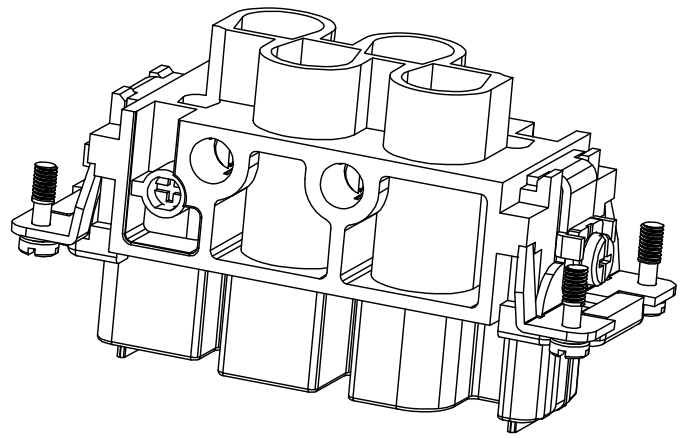

REVISION RECORD				
REV	ECN	DESCRIPTION	DRFT	DATE

DETACHED LISTS	PART NO:		 浙江昊科电气有限公司 ZHEJIANG HAOKE ELECTRICAL CO.,LTD		
	APPD:		NAME: HK-004/2-F		
	CHKD:		TITLE: ASSEMBLY DRAWING		
	DRFT: QWF 2017/06/29		REV	HK-1	
	 THIRD ANGLE PROJECTION		DRAWING NO: HK-004/2-F	SHEET	1/1
		 MM (INCH)	DO NOT SCALE DRAWING	SCALE	1:1