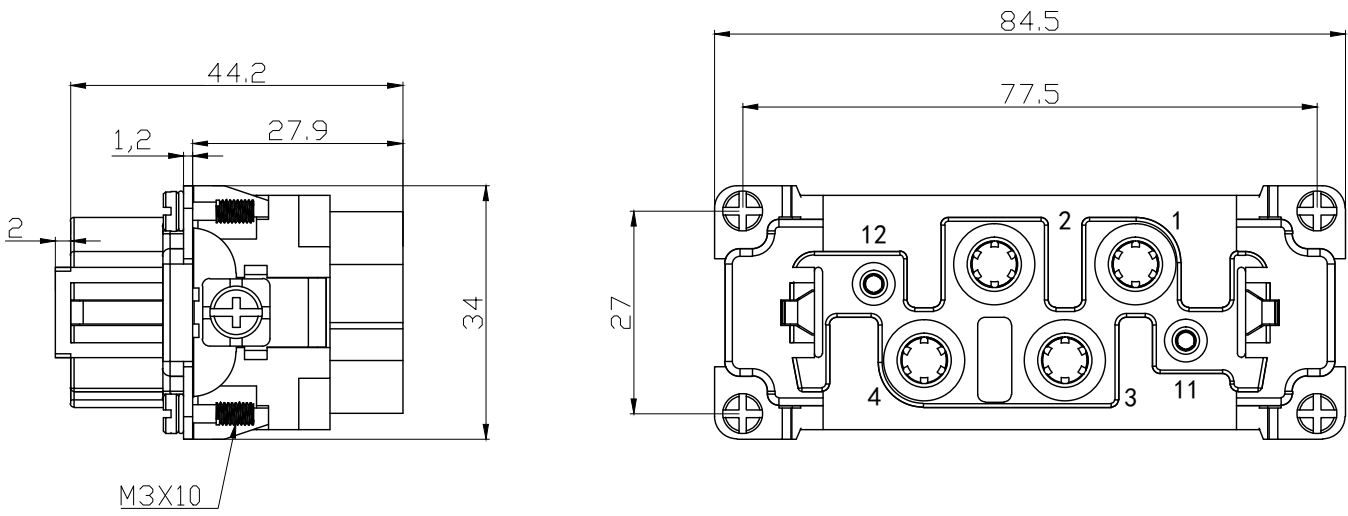

REVISION RECORD				
REV	ECN	DESCRIPTION	DRFT	DATE

DETACHED LISTS	PART NO:		 浙江昊科电气有限公司 ZHEJIANG HAOKE ELECTRICAL CO.,LTD		
	APPD:		NAME: HK-004/2-F		
	CHKD:		TITLE: ASSEMBLY DRAWING		
	DRFT: QWF 2017/06/29		REV	HK-1	
	 THIRD ANGLE PROJECTION		DRAWING NO: HK-004/2-F	SHEET	1/1
		 MM (INCH)	DO NOT SCALE DRAWING	SCALE	1:1