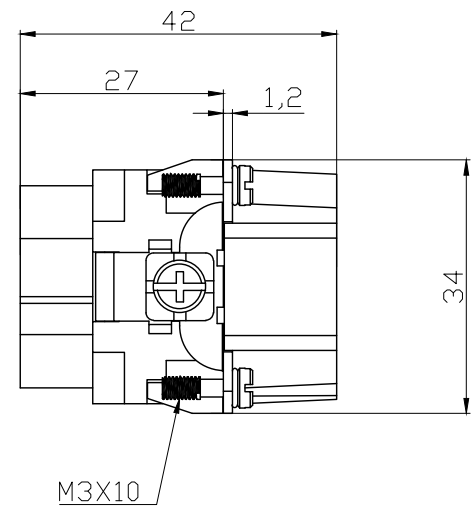

REVISION RECORD				
REV	ECN	DESCRIPTION	DRFT	DATE

DETACHED LISTS	PART NO:	 浙江昊科电气有限公司 ZHEJIANG HAOKE ELECTRICAL CO.,LTD			
	APPD:	NAME: HK-004/2-M			
	CHKD:	TITLE: ASSEMBLY DRAWING			
	DRFT: QWF 2017/06/29	DRAWING NO: HK-004/2-M		REV	HK-1
	 THIRD ANGLE PROJECTION	 MM (INCH)	DO NOT SCALE DRAWING	SHEET	1/1
		SCALE	1:1		