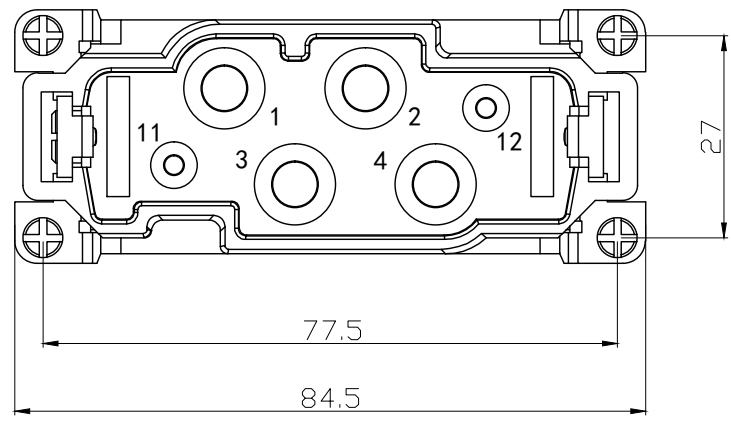

REVISION RECORD				
REV	ECN	DESCRIPTION	DRFT	DATE

DETACHED LISTS	PART NO:	 浙江昊科电气有限公司 ZHEJIANG HAOKE ELECTRICAL CO.,LTD			
	APPD:	NAME: HK-004/2-M			
	CHKD:	TITLE: ASSEMBLY DRAWING			
	DRFT: QWF 2017/06/29	DRAWING NO: HK-004/2-M		REV	HK-1
	 THIRD ANGLE PROJECTION	 MM (INCH)	DO NOT SCALE DRAWING	SHEET	1/1
		SCALE	1:1		