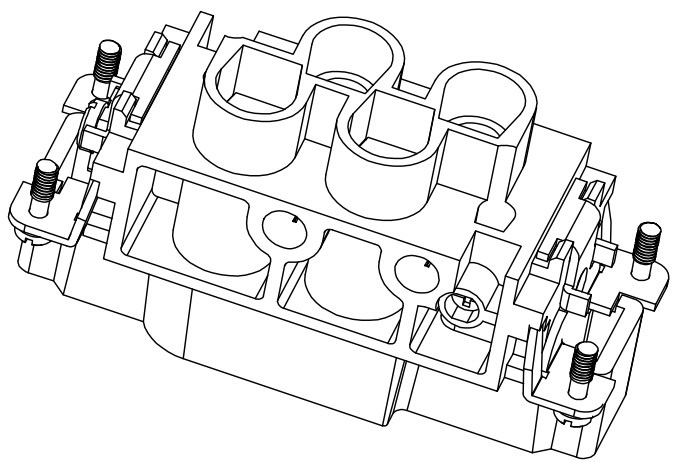

REVISION RECORD				
REV	ECN	DESCRIPTION	DRFT	DATE

DETACHED LISTS	PART NO:	 浙江昊科电气有限公司 ZHEJIANG HAOKE ELECTRICAL CO.,LTD			
	APPD:	NAME: HK-004/2-M			
	CHKD:	TITLE: ASSEMBLY DRAWING			
	DRFT: QWF 2017/06/29	DRAWING NO: HK-004/2-M		REV	HK-1
	 THIRD ANGLE PROJECTION	 MM (INCH)	DO NOT SCALE DRAWING	SHEET	1/1
		SCALE	1:1		