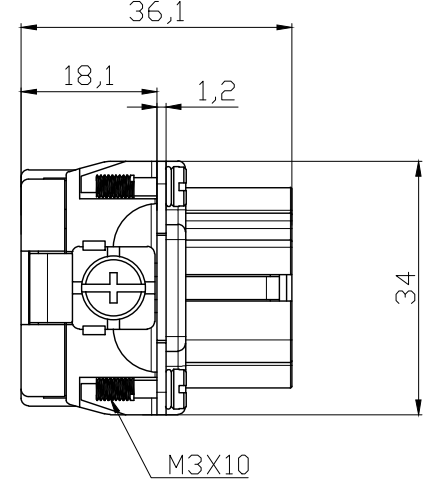

8 7 6 5 4 3 2 1

REVISION RECORD				
REV	ECN	DESCRIPTION	DRFT	DATE

DETACHED LISTS	PART NO:	浙江昊科电气有限公司 ZHEJIANG HAOKE ELECTRICAL CO.,LTD			
	APPD:	NAME: HEE-018-FC			
	CHKD:				
	DRFT: QWF 2017/06/18	TITLE: ASSEMBLY DRAWING	REV	HK-1	
	THIRD ANGLE PROJECTION	DRAWING NO: HEE-018-FC	SHEET	1/1	
	MM (INCH)	DO NOT SCALE DRAWING	SCALE	1:1	