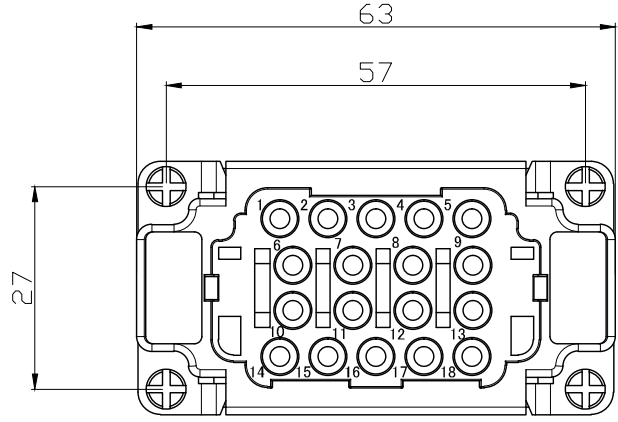

8 7 6 5 4 3 2 1

REVISION RECORD				
REV	ECN	DESCRIPTION	DRFT	DATE

DETACHED LISTS	PART NO:	浙江昊科电气有限公司 ZHEJIANG HAOKE ELECTRICAL CO.,LTD			
	APPD:	NAME: HEE-018-FC			
	CHKD:				
	DRFT: QWF 2017/06/18	TITLE: ASSEMBLY DRAWING	REV	HK-1	
	THIRD ANGLE PROJECTION	DRAWING NO: HEE-018-FC	SHEET	1/1	
	MM (INCH)	DO NOT SCALE DRAWING	SCALE	1:1	