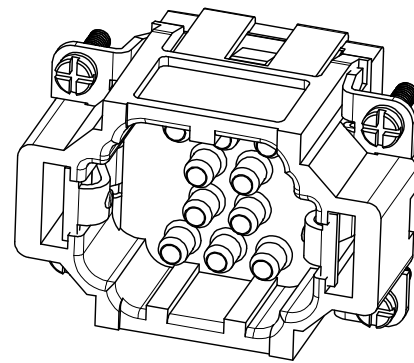

REVISION RECORD				
REV	ECN	DESCRIPTION	DRFT	DATE

DETACHED LISTS	PART NO:		ZJKK 浙江昊科电气有限公司 ZHEJIANG HAOKE ELECTRICAL CO.,LTD		
	APPD:		NAME: HEE-010-MC		
	CHKD:		TITLE: ASSEMBLY DRAWING		
	DRFT: QWF 2017/06/18		REV	HK-1	
	 THIRD ANGLE PROJECTION		DRAWING NO: HEE-010-MC	SHEET	1/1
 MM (INCH)			DO NOT SCALE DRAWING	SCALE 1:1	