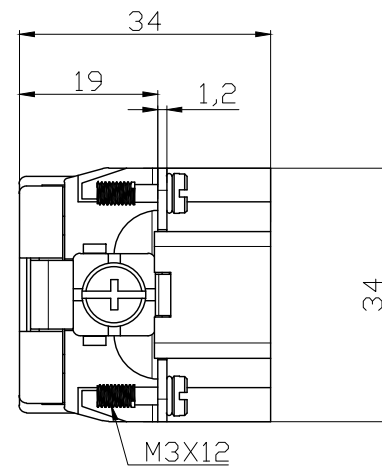

REVISION RECORD				
REV	ECN	DESCRIPTION	DRFT	DATE

DETACHED LISTS	PART NO:		ZJKK 浙江昊科电气有限公司 ZHEJIANG HAOKE ELECTRICAL CO.,LTD		
	APPD:		NAME: HEE-010-MC		
	CHKD:		TITLE: ASSEMBLY DRAWING		
	DRFT: QWF 2017/06/18		REV	HK-1	
	 THIRD ANGLE PROJECTION		DRAWING NO: HEE-010-MC	SHEET	1/1
 MM (INCH)			DO NOT SCALE DRAWING	SCALE 1:1	