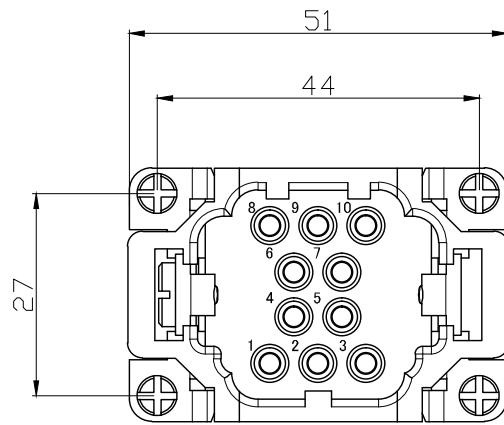

REVISION RECORD				
REV	ECN	DESCRIPTION	DRFT	DATE

DETACHED LISTS	PART NO:		ZJKK 浙江昊科电气有限公司 ZHEJIANG HAOKE ELECTRICAL CO.,LTD		
	APPD:		NAME: HEE-010-MC		
	CHKD:		TITLE: ASSEMBLY DRAWING		
	DRFT: QWF 2017/06/18		REV	HK-1	
	 THIRD ANGLE PROJECTION		DRAWING NO: HEE-010-MC	SHEET	1/1
 MM (INCH)			DO NOT SCALE DRAWING	SCALE 1:1	