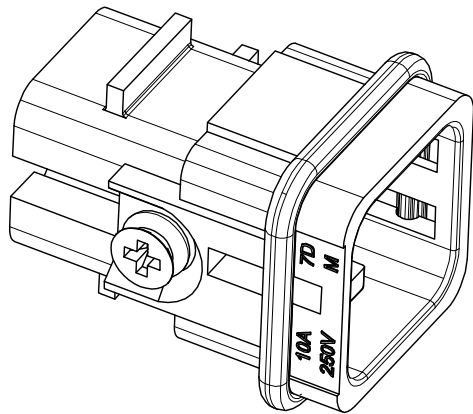

REVISION RECORD				
REV	ECN	DESCRIPTION	DRFT	DATE

DETACHED LISTS	PART NO:	浙江昊科电气有限公司 ZHEJIANG HAOKE ELECTRICAL CO.,LTD			
	APPD:	NAME: HD-007-MC			
	CHKD:	TITLE: ASSEMBLY DRAWING			
	DRFT: QWF	REV	HK-1		
	THIRD ANGLE PROJECTION	DRAWING NO: HD-007-MC	SHEET	1/1	
	MM (INCH)	DO NOT SCALE DRAWING	SCALE	2:1	