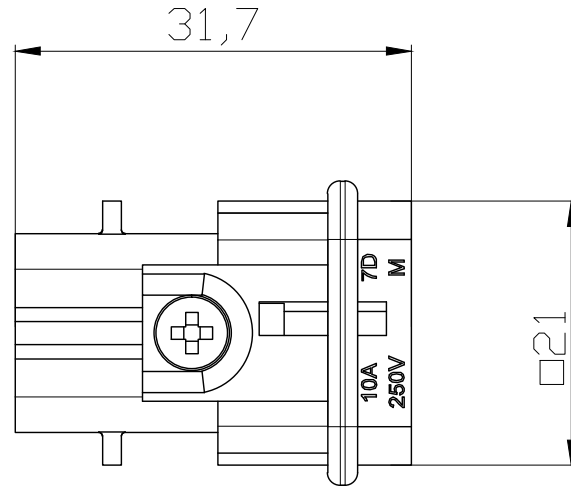

REVISION RECORD				
REV	ECN	DESCRIPTION	DRFT	DATE

DETACHED LISTS	PART NO:	浙江昊科电气有限公司 ZHEJIANG HAOKE ELECTRICAL CO.,LTD			
	APPD:	NAME: HD-007-MC			
	CHKD:	TITLE: ASSEMBLY DRAWING			
	DRFT: QWF	REV	HK-1		
	THIRD ANGLE PROJECTION	DRAWING NO: HD-007-MC	SHEET	1/1	
	MM (INCH)	DO NOT SCALE DRAWING	SCALE	2:1	