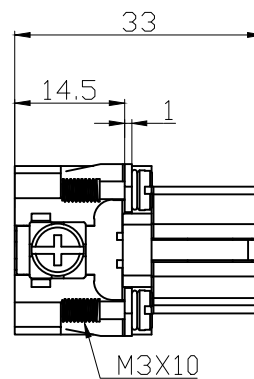

8

7

6

5

4

3

2

1

REVISION RECORD

REV	ECN	DESCRIPTION	DRFT	DATE
-----	-----	-------------	------	------

DETACHED LISTS	PART NO:	ZJKK 浙江昊科电气有限公司 ZHEJIANG HAOKE ELECTRICAL CO.,LTD			
	APPD:	NAME: HD-015-FC			
	CHKD:	TITLE: ASSEMBLY DRAWING			
	DRFT: QWF	REV	HK-1		
	THIRD ANGLE PROJECTION	DRAWING NO: HD-015-FC	SHEET	1/1	
	MM (INCH)	DO NOT SCALE DRAWING	SCALE	1:1	