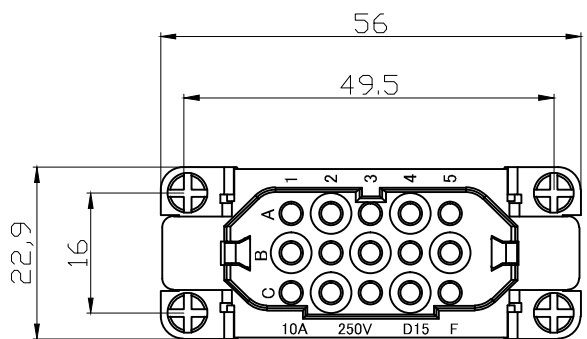

8

7

6

5

4

3

2

1

REVISION RECORD

REV	ECN	DESCRIPTION	DRFT	DATE
-----	-----	-------------	------	------

DETACHED LISTS	PART NO:	ZJKK 浙江昊科电气有限公司 ZHEJIANG HAOKE ELECTRICAL CO.,LTD			
	APPD:	NAME: HD-015-FC			
	CHKD:	TITLE: ASSEMBLY DRAWING			
	DRFT: QWF	REV	HK-1		
	THIRD ANGLE PROJECTION	DRAWING NO: HD-015-FC	SHEET	1/1	
	MM (INCH)	DO NOT SCALE DRAWING	SCALE	1:1	