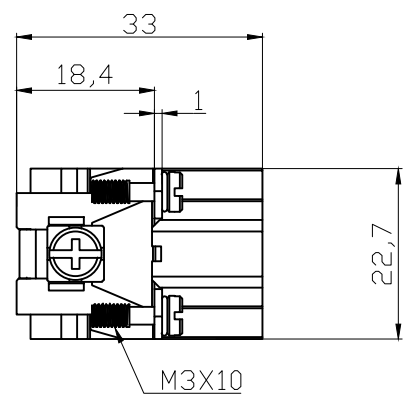

REVISION RECORD				
REV	ECN	DESCRIPTION	DRFT	DATE

DETACHED LISTS	PART NO:	 浙江昊科电气有限公司 ZHEJIANG HAOKE ELECTRICAL CO.,LTD			
	APPD:	NAME: HA-016-M			
	CHKD:				
	DRFT: QWF 2017/07/13	TITLE: ASSEMBLY DRAWING	REV	HK-1	
	 THIRD ANGLE PROJECTION	DRAWING NO: HA-016-M	SHEET	1/1	
	 MM (INCH)	DO NOT SCALE DRAWING	SCALE	1:1	