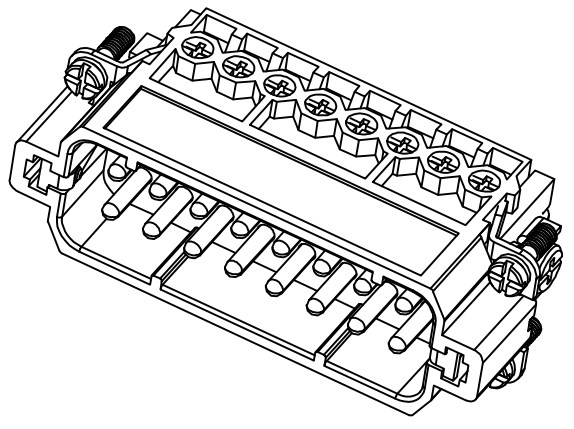

REVISION RECORD				
REV	ECN	DESCRIPTION	DRFT	DATE

DETACHED LISTS	PART NO:	 浙江昊科电气有限公司 ZHEJIANG HAOKE ELECTRICAL CO.,LTD			
	APPD:	NAME: HA-016-M			
	CHKD:				
	DRFT: QWF 2017/07/13	TITLE: ASSEMBLY DRAWING	REV	HK-1	
	 THIRD ANGLE PROJECTION	DRAWING NO: HA-016-M	SHEET	1/1	
	 MM (INCH)	DO NOT SCALE DRAWING	SCALE	1:1	