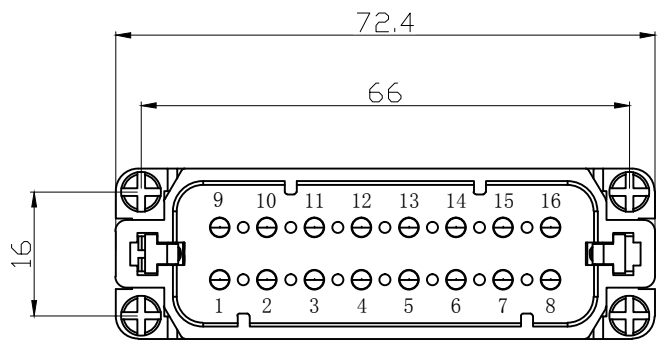

REVISION RECORD				
REV	ECN	DESCRIPTION	DRFT	DATE

DETACHED LISTS	PART NO:	 浙江昊科电气有限公司 ZHEJIANG HAOKE ELECTRICAL CO.,LTD			
	APPD:	NAME: HA-016-M			
	CHKD:				
	DRFT: QWF 2017/07/13	TITLE: ASSEMBLY DRAWING	REV	HK-1	
	 THIRD ANGLE PROJECTION	DRAWING NO: HA-016-M	SHEET	1/1	
	 MM (INCH)	DO NOT SCALE DRAWING	SCALE	1:1	