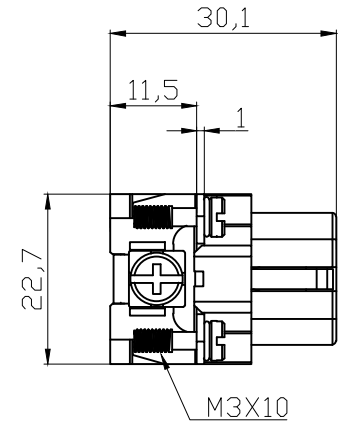

REVISION RECORD				
REV	ECN	DESCRIPTION	DRFT	DATE

DETACHED LISTS	PART NO:		<b>ZJK</b> 浙江昊科电气有限公司 ZHEJIANG HAOKE ELECTRICAL CO.,LTD		
	APPD:		NAME: HA-016-F (17-32)		
	CHKD:		TITLE: ASSEMBLY DRAWING		
	DRFT: QWF 2017/07/13		REV	HK-1	
	 THIRD ANGLE PROJECTION		DRAWING NO: HA-016-F (17-32)	SHEET	1/1
		 MM (INCH)	DO NOT SCALE DRAWING	SCALE	1:1