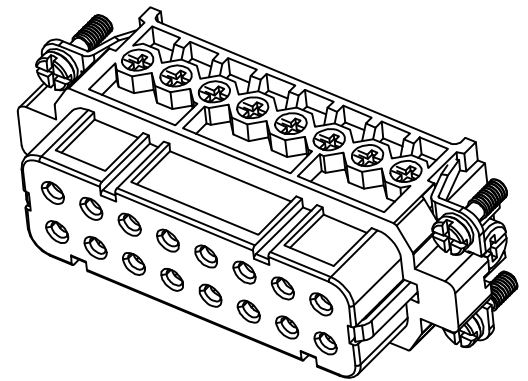

REVISION RECORD				
REV	ECN	DESCRIPTION	DRFT	DATE

DETACHED LISTS	PART NO:		<b>ZJK</b> 浙江昊科电气有限公司 ZHEJIANG HAOKE ELECTRICAL CO.,LTD		
	APPD:		NAME: HA-016-F (17-32)		
	CHKD:		TITLE: ASSEMBLY DRAWING		
	DRFT: QWF 2017/07/13		REV	HK-1	
	 THIRD ANGLE PROJECTION		DRAWING NO: HA-016-F (17-32)	SHEET	1/1
		 MM (INCH)	DO NOT SCALE DRAWING	SCALE	1:1