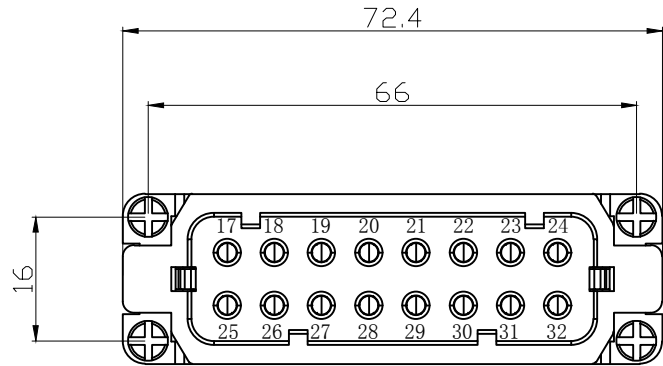

REVISION RECORD				
REV	ECN	DESCRIPTION	DRFT	DATE

DETACHED LISTS	PART NO:		<b>ZJK</b> 浙江昊科电气有限公司 ZHEJIANG HAOKE ELECTRICAL CO.,LTD		
	APPD:		NAME: HA-016-F (17-32)		
	CHKD:		TITLE: ASSEMBLY DRAWING		
	DRFT: QWF 2017/07/13		REV	HK-1	
	 THIRD ANGLE PROJECTION		DRAWING NO: HA-016-F (17-32)	SHEET	1/1
		 MM (INCH)	DO NOT SCALE DRAWING	SCALE	1:1