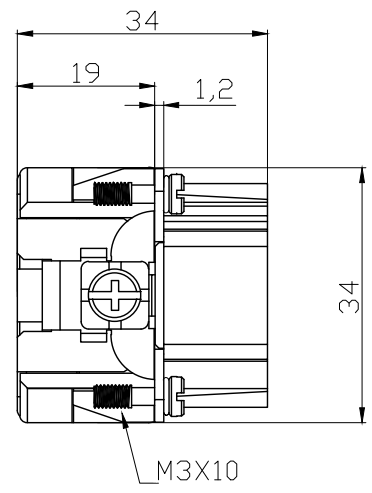

REVISION RECORD				
REV	ECN	DESCRIPTION	DRFT	DATE

DETACHED LISTS	PART NO:	浙江昊科电气有限公司 ZHEJIANG HAOKE ELECTRICAL CO.,LTD			
	APPD:	NAME: HE-024-MC (25-48)			
	CHKD:	TITLE: ASSEMBLY DRAWING			
	DRFT: QWF	DRAWING NO: HE-024-MC (25-48)		REV	HK-1
	 THIRD ANGLE PROJECTION	 MM (INCH)	DO NOT SCALE DRAWING	SHEET	1/1
		SCALE	1:1		