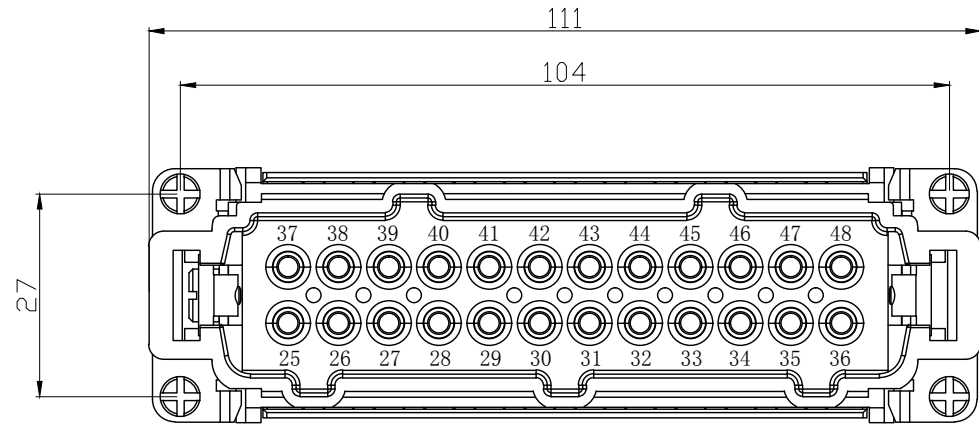

REVISION RECORD				
REV	ECN	DESCRIPTION	DRFT	DATE

DETACHED LISTS	PART NO:	浙江昊科电气有限公司 ZHEJIANG HAOKE ELECTRICAL CO.,LTD			
	APPD:	NAME: HE-024-MC (25-48)			
	CHKD:	TITLE: ASSEMBLY DRAWING			
	DRFT: QWF	DRAWING NO: HE-024-MC (25-48)		REV	HK-1
	 THIRD ANGLE PROJECTION	 MM (INCH)	DO NOT SCALE DRAWING	SHEET	1/1
		SCALE	1:1		