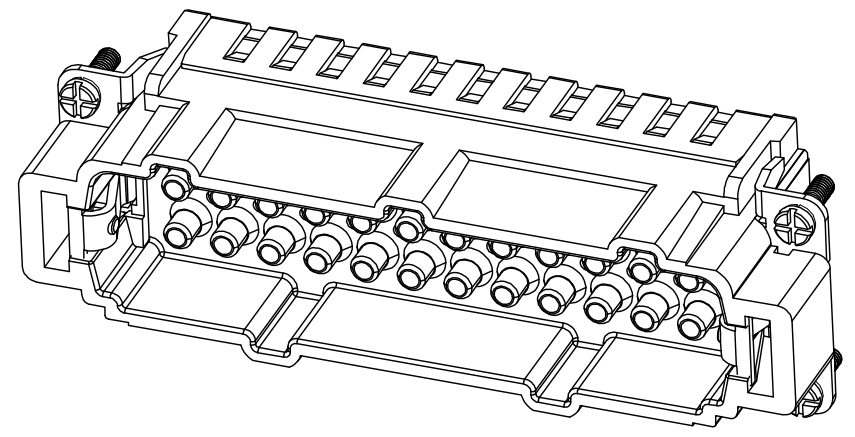

REVISION RECORD				
REV	ECN	DESCRIPTION	DRFT	DATE

DETACHED LISTS	PART NO:	浙江昊科电气有限公司 ZHEJIANG HAOKE ELECTRICAL CO.,LTD			
	APPD:	NAME: HE-024-MC (25-48)			
	CHKD:	TITLE: ASSEMBLY DRAWING			
	DRFT: QWF	DRAWING NO: HE-024-MC (25-48)		REV	HK-1
	 THIRD ANGLE PROJECTION	 MM (INCH)	DO NOT SCALE DRAWING	SHEET	1/1
		SCALE	1:1		