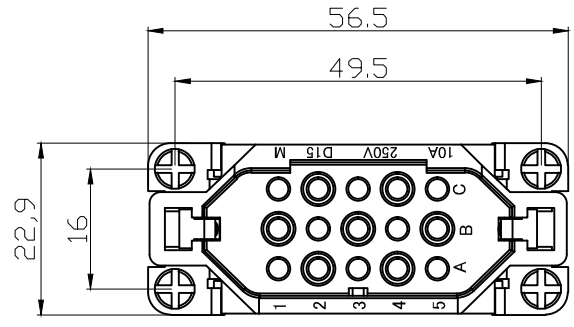

REVISION RECORD				
REV	ECN	DESCRIPTION	DRFT	DATE

DETACHED LISTS	PART NO:	浙江昊科电气有限公司 ZHEJIANG HAOKE ELECTRICAL CO.,LTD			
	APPD:	NAME: HD-015-MC			
	CHKD:				
	DRFT: QWF	TITLE: ASSEMBLY DRAWING	REV	HK-1	
	 THIRD ANGLE PROJECTION	DRAWING NO: HD-015-MC	SHEET	1/1	
	 MM (INCH)	DO NOT SCALE DRAWING	SCALE	1:1	