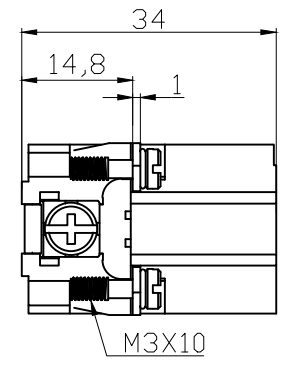

REVISION RECORD				
REV	ECN	DESCRIPTION	DRFT	DATE

DETACHED LISTS	PART NO:	浙江昊科电气有限公司 ZHEJIANG HAOKE ELECTRICAL CO.,LTD			
	APPD:	NAME: HD-015-MC			
	CHKD:				
	DRFT: QWF	TITLE: ASSEMBLY DRAWING	REV	HK-1	
	 THIRD ANGLE PROJECTION	DRAWING NO: HD-015-MC	SHEET	1/1	
	 MM (INCH)	DO NOT SCALE DRAWING	SCALE	1:1	