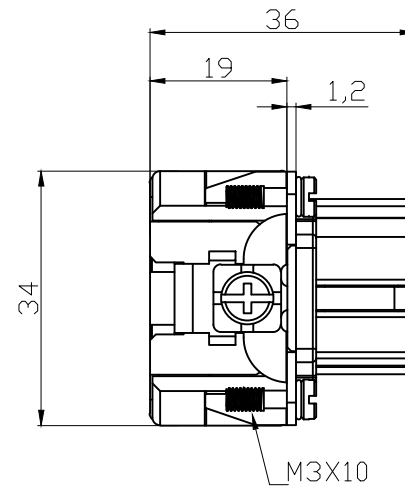

REVISION RECORD				
REV	ECN	DESCRIPTION	DRFT	DATE

DETACHED LISTS	PART NO:	浙江昊科电气有限公司 ZHEJIANG HAOKE ELECTRICAL CO.,LTD			
	APPD:	NAME: HE-006-FC			
	CHKD:	TITLE: ASSEMBLY DRAWING			
	DRFT: QWF	DRAWING NO: HE-006-FC		REV	HK-1
	 THIRD ANGLE PROJECTION	 DO NOT SCALE DRAWING		SHEET	1/1
		SCALE	1:1		