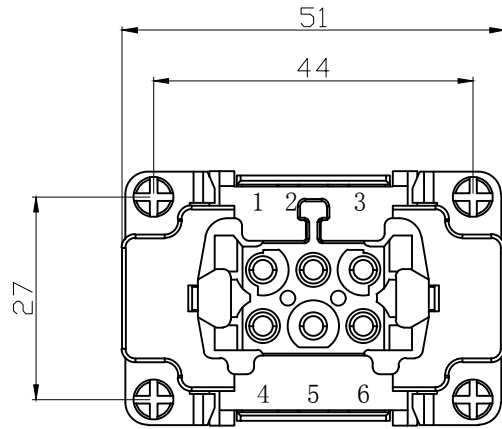

REVISION RECORD				
REV	ECN	DESCRIPTION	DRFT	DATE

DETACHED LISTS	PART NO:	浙江昊科电气有限公司 ZHEJIANG HAOKE ELECTRICAL CO.,LTD			
	APPD:	NAME: HE-006-FC			
	CHKD:	TITLE: ASSEMBLY DRAWING			
	DRFT: QWF	DRAWING NO: HE-006-FC		REV	HK-1
	 THIRD ANGLE PROJECTION	 DO NOT SCALE DRAWING		SHEET	1/1
		SCALE	1:1		