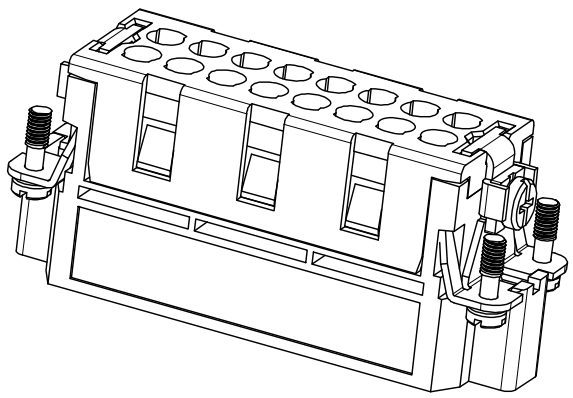

REVISION RECORD				
REV	ECN	DESCRIPTION	DRFT	DATE

DETACHED LISTS	PART NO:	 浙江昊科电气有限公司 ZHEJIANG HAOKE ELECTRICAL CO.,LTD			
	APPD:	NAME: HA-016-MC (17-32)			
	CHKD:	TITLE: ASSEMBLY DRAWING			
	DRFT: QWF 2017/07/13	REV	HK-1		
	 THIRD ANGLE PROJECTION	DRAWING NO: HA-016-MC (17-32)	SHEET	1/1	
	 MM (INCH)	DO NOT SCALE DRAWING	SCALE	1:1	