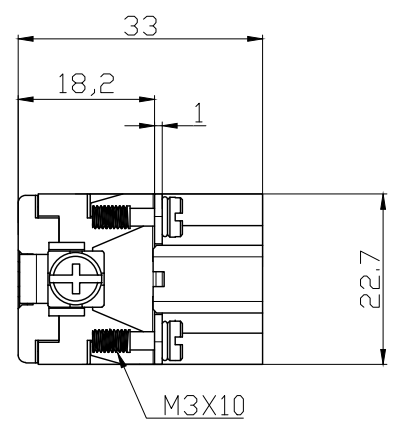

REVISION RECORD				
REV	ECN	DESCRIPTION	DRFT	DATE

DETACHED LISTS	PART NO:	 浙江昊科电气有限公司 ZHEJIANG HAOKE ELECTRICAL CO.,LTD			
	APPD:	NAME: HA-016-MC (17-32)			
	CHKD:	TITLE: ASSEMBLY DRAWING			
	DRFT: QWF 2017/07/13	REV	HK-1		
	 THIRD ANGLE PROJECTION	DRAWING NO: HA-016-MC (17-32)	SHEET	1/1	
	 MM (INCH)	DO NOT SCALE DRAWING	SCALE	1:1	