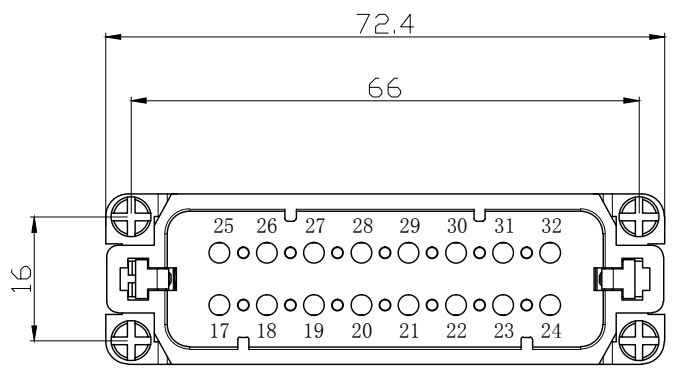

REVISION RECORD				
REV	ECN	DESCRIPTION	DRFT	DATE

DETACHED LISTS	PART NO:	 浙江昊科电气有限公司 ZHEJIANG HAOKE ELECTRICAL CO.,LTD			
	APPD:	NAME: HA-016-MC (17-32)			
	CHKD:	TITLE: ASSEMBLY DRAWING			
	DRFT: QWF 2017/07/13	REV	HK-1		
	 THIRD ANGLE PROJECTION	DRAWING NO: HA-016-MC (17-32)	SHEET	1/1	
	 MM (INCH)	DO NOT SCALE DRAWING	SCALE	1:1	