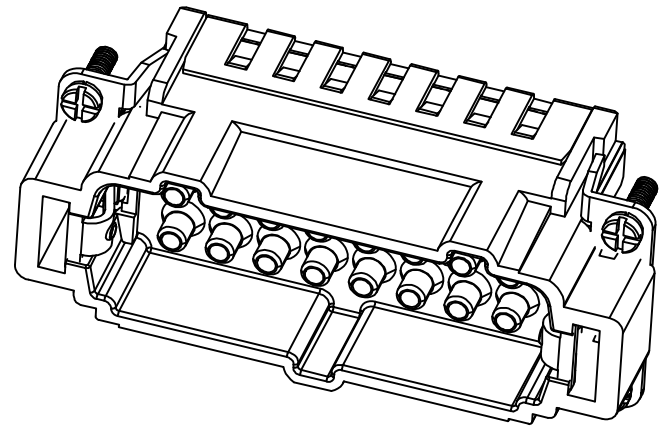

REVISION RECORD				
REV	ECN	DESCRIPTION	DRFT	DATE

DETACHED LISTS	PART NO:	 浙江昊科电气有限公司 ZHEJIANG HAOKE ELECTRICAL CO.,LTD			
	APPD:	NAME: HE-016-MC			
	CHKD:	TITLE: ASSEMBLY DRAWING			
	DRFT: QWF	DRAWING NO: HE-016-MC		REV	HK-1
	 THIRD ANGLE PROJECTION	 MM (INCH)	DO NOT SCALE DRAWING	SHEET	1/1
		SCALE	1:1		