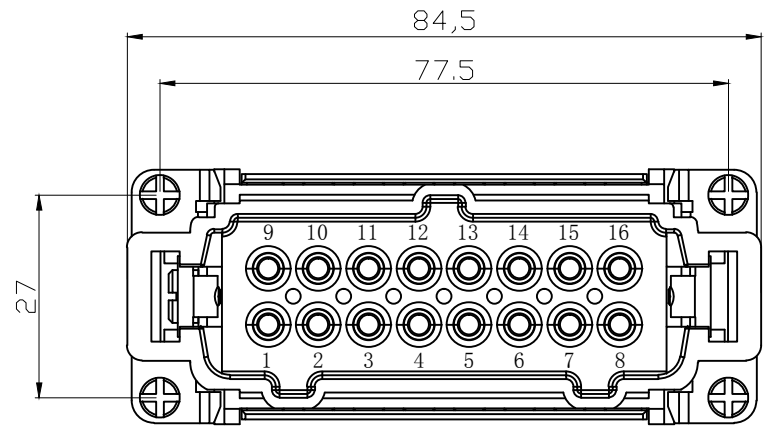

REVISION RECORD				
REV	ECN	DESCRIPTION	DRFT	DATE

DETACHED LISTS	PART NO:	 浙江昊科电气有限公司 ZHEJIANG HAOKE ELECTRICAL CO.,LTD			
	APPD:	NAME: HE-016-MC			
	CHKD:	TITLE: ASSEMBLY DRAWING			
	DRFT: QWF	DRAWING NO: HE-016-MC		REV	HK-1
	 THIRD ANGLE PROJECTION	 MM (INCH)	DO NOT SCALE DRAWING	SHEET	1/1
		SCALE	1:1		