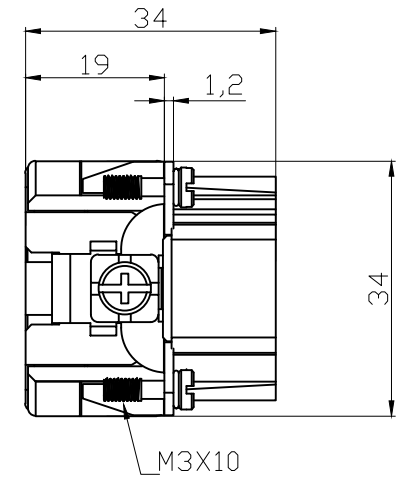

REVISION RECORD				
REV	ECN	DESCRIPTION	DRFT	DATE

DETACHED LISTS	PART NO:	 浙江昊科电气有限公司 ZHEJIANG HAOKE ELECTRICAL CO.,LTD			
	APPD:	NAME: HE-016-MC			
	CHKD:	TITLE: ASSEMBLY DRAWING			
	DRFT: QWF	DRAWING NO: HE-016-MC		REV	HK-1
	 THIRD ANGLE PROJECTION	 MM (INCH)	DO NOT SCALE DRAWING	SHEET	1/1
		SCALE	1:1		