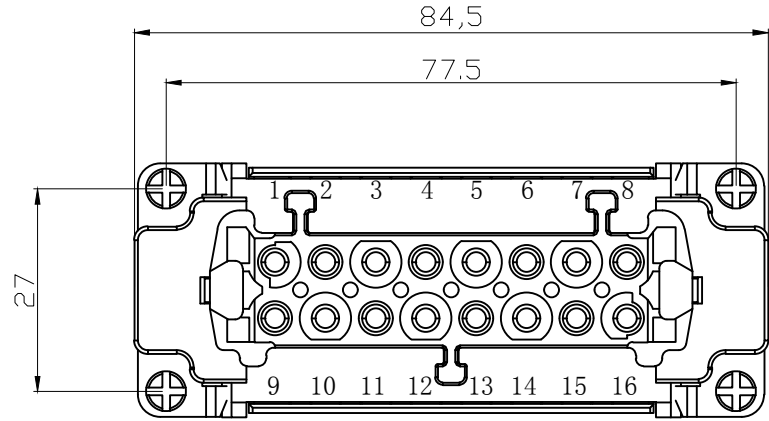

REVISION RECORD				
REV	ECN	DESCRIPTION	DRFT	DATE

DETACHED LISTS	PART NO:	浙江昊科电气有限公司 ZHEJIANG HAOKE ELECTRICAL CO.,LTD			
	APPD:	NAME: HE-016-FC			
	CHKD:	TITLE: ASSEMBLY DRAWING			
	DRFT: QWF	DRAWING NO: HE-016-FC		REV	HK-1
	 THIRD ANGLE PROJECTION	 DO NOT SCALE DRAWING		SHEET	1/1
		SCALE	1:1		