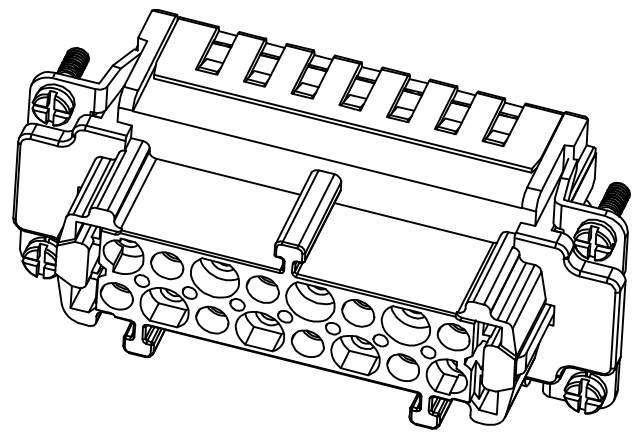

REVISION RECORD				
REV	ECN	DESCRIPTION	DRFT	DATE

DETACHED LISTS	PART NO:	浙江昊科电气有限公司 ZHEJIANG HAOKE ELECTRICAL CO.,LTD			
	APPD:	NAME: HE-016-FC			
	CHKD:	TITLE: ASSEMBLY DRAWING			
	DRFT: QWF	DRAWING NO: HE-016-FC		REV	HK-1
	 THIRD ANGLE PROJECTION	 DO NOT SCALE DRAWING		SHEET	1/1
		SCALE	1:1		