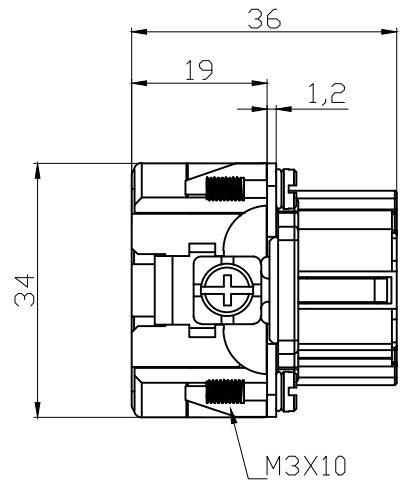

REVISION RECORD				
REV	ECN	DESCRIPTION	DRFT	DATE

DETACHED LISTS	PART NO:	浙江昊科电气有限公司 ZHEJIANG HAOKE ELECTRICAL CO.,LTD			
	APPD:	NAME: HE-016-FC			
	CHKD:	TITLE: ASSEMBLY DRAWING			
	DRFT: QWF	DRAWING NO: HE-016-FC		REV	HK-1
	 THIRD ANGLE PROJECTION	 DO NOT SCALE DRAWING		SHEET	1/1
		SCALE	1:1		