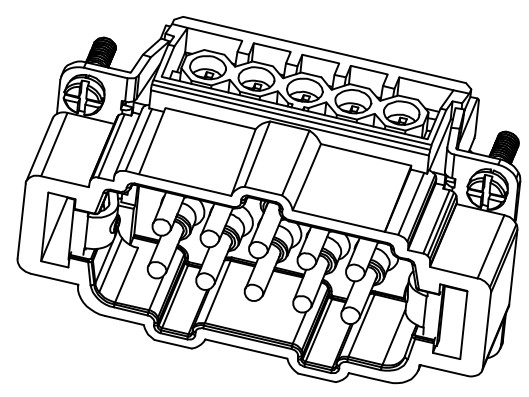

REVISION RECORD				
REV	ECN	DESCRIPTION	DRFT	DATE

DETACHED LISTS	PART NO:	 浙江昊科电气有限公司 ZHEJIANG HAOKE ELECTRICAL CO.,LTD			
	APPD:	NAME: HE-010-M			
	CHKD:	TITLE: ASSEMBLY DRAWING			
	DRFT: QWF	DRAWING NO: HE-024-M		REV	HK-1
	 THIRD ANGLE PROJECTION	 MM (INCH)	DO NOT SCALE DRAWING	SHEET	1/1
		SCALE	1:1		