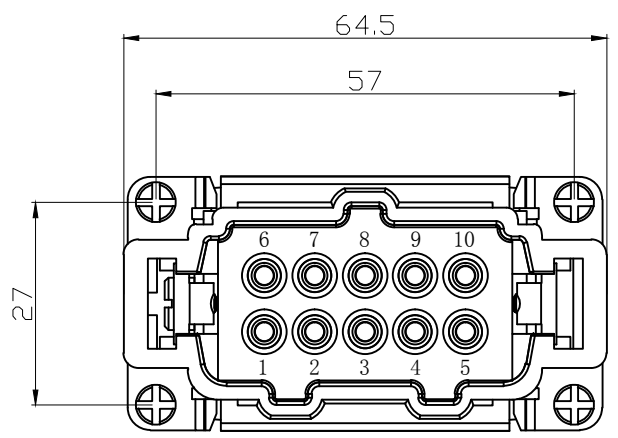

REVISION RECORD				
REV	ECN	DESCRIPTION	DRFT	DATE

DETACHED LISTS	PART NO:	 浙江昊科电气有限公司 ZHEJIANG HAOKE ELECTRICAL CO.,LTD			
	APPD:	NAME: HE-010-M			
	CHKD:	TITLE: ASSEMBLY DRAWING			
	DRFT: QWF	DRAWING NO: HE-024-M		REV	HK-1
	 THIRD ANGLE PROJECTION	 MM (INCH)	DO NOT SCALE DRAWING	SHEET	1/1
		SCALE	1:1		