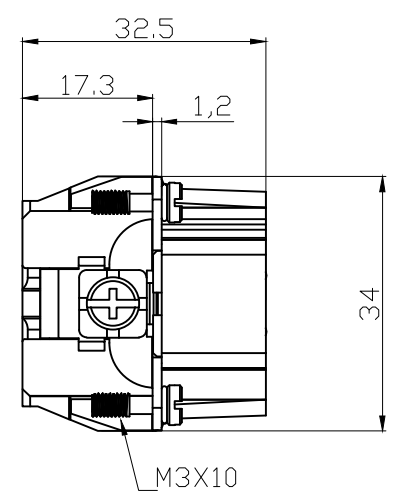

REVISION RECORD				
REV	ECN	DESCRIPTION	DRFT	DATE

DETACHED LISTS	PART NO:	 浙江昊科电气有限公司 ZHEJIANG HAOKE ELECTRICAL CO.,LTD			
	APPD:	NAME: HE-010-M			
	CHKD:	TITLE: ASSEMBLY DRAWING			
	DRFT: QWF	DRAWING NO: HE-024-M		REV	HK-1
	 THIRD ANGLE PROJECTION	 MM (INCH)	DO NOT SCALE DRAWING	SHEET	1/1
		SCALE	1:1		