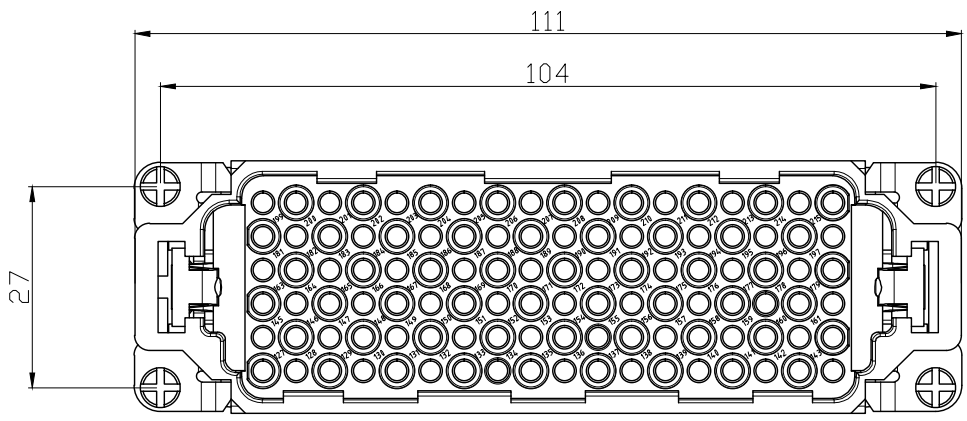

REVISION RECORD				
REV	ECN	DESCRIPTION	DRFT	DATE

DETACHED LISTS	PART NO:		 浙江昊科电气有限公司 ZHEJIANG HAOKE ELECTRICAL CO., LTD		
	APPD:		NAME: HDD-108-MC (109-216)		
	CHKD:				
	DRFT:		TITLE: ASSEMBLY DRAWING	REV	HK-1
	 THIRD ANGLE PROJECTION		DRAWING NO: HDD-108-MC (109-216)	SHEET	1/1
		 MM (INCH)	DO NOT SCALE DRAWING	SCALE	1:1