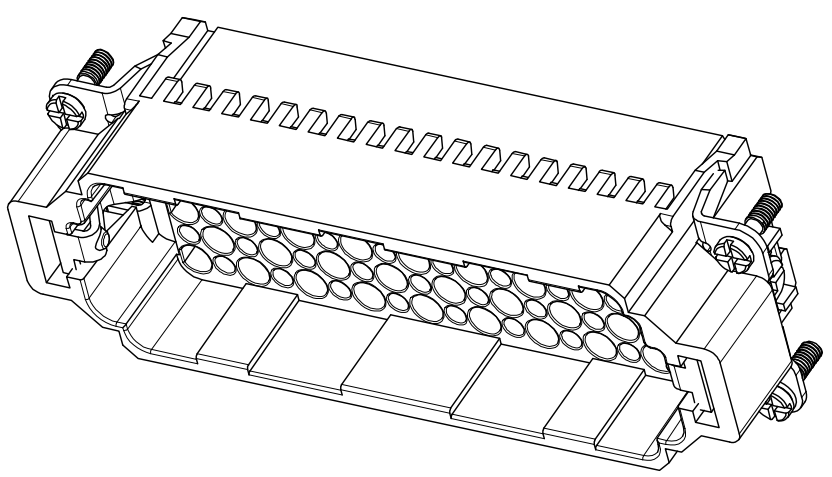

REVISION RECORD				
REV	ECN	DESCRIPTION	DRFT	DATE

DETACHED LISTS	PART NO:		 浙江昊科电气有限公司 ZHEJIANG HAOKE ELECTRICAL CO., LTD		
	APPD:		NAME: HDD-108-MC (109-216)		
	CHKD:				
	DRFT:		TITLE: ASSEMBLY DRAWING	REV	HK-1
	 THIRD ANGLE PROJECTION		DRAWING NO: HDD-108-MC (109-216)	SHEET	1/1
		 MM (INCH)	DO NOT SCALE DRAWING	SCALE	1:1