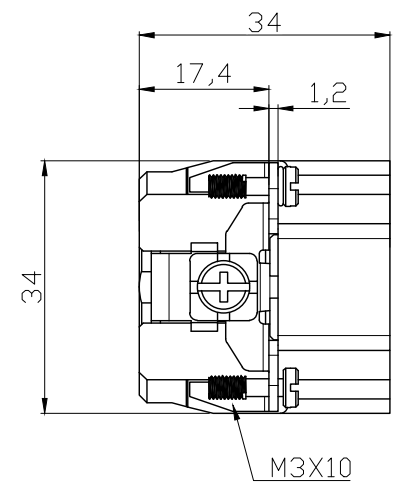

REVISION RECORD				
REV	ECN	DESCRIPTION	DRFT	DATE

DETACHED LISTS	PART NO:		 浙江昊科电气有限公司 ZHEJIANG HAOKE ELECTRICAL CO., LTD		
	APPD:		NAME: HDD-108-MC (109-216)		
	CHKD:				
	DRFT:		TITLE: ASSEMBLY DRAWING	REV	HK-1
	 THIRD ANGLE PROJECTION		DRAWING NO: HDD-108-MC (109-216)	SHEET	1/1
		 MM (INCH)	DO NOT SCALE DRAWING	SCALE	1:1