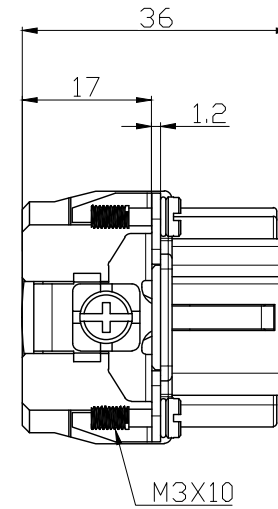

REVISION RECORD				
REV	ECN	DESCRIPTION	DRFT	DATE

DETACHED LISTS	PART NO:	浙江昊科电气有限公司 ZHEJIANG HAOKE ELECTRICAL CO., LTD			
	APPD:	NAME: HDD-072-FC			
	CHKD:				
	DRFT:	TITLE: ASSEMBLY DRAWING	REV	HK-1	
	 THIRD ANGLE PROJECTION	DRAWING NO: HDD-072-FC	SHEET	1/1	
		DO NOT SCALE DRAWING	SCALE	1:1	