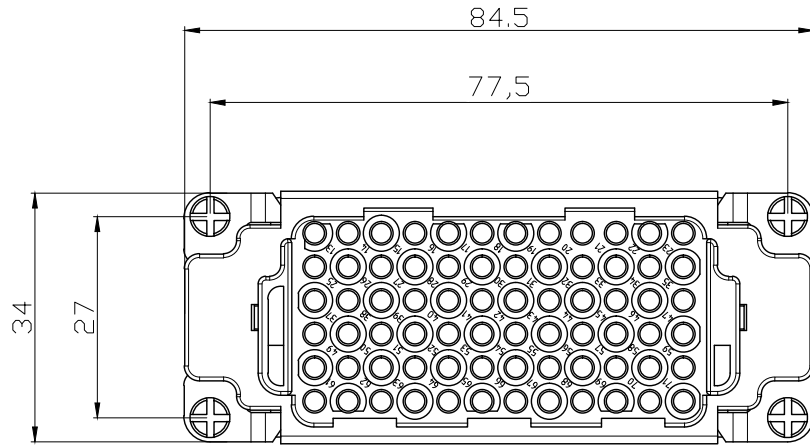

REVISION RECORD				
REV	ECN	DESCRIPTION	DRFT	DATE

DETACHED LISTS	PART NO:	浙江昊科电气有限公司 ZHEJIANG HAOKE ELECTRICAL CO., LTD			
	APPD:	NAME: HDD-072-FC			
	CHKD:				
	DRFT:	TITLE: ASSEMBLY DRAWING	REV	HK-1	
	 THIRD ANGLE PROJECTION	DRAWING NO: HDD-072-FC	SHEET	1/1	
		DO NOT SCALE DRAWING	SCALE	1:1	