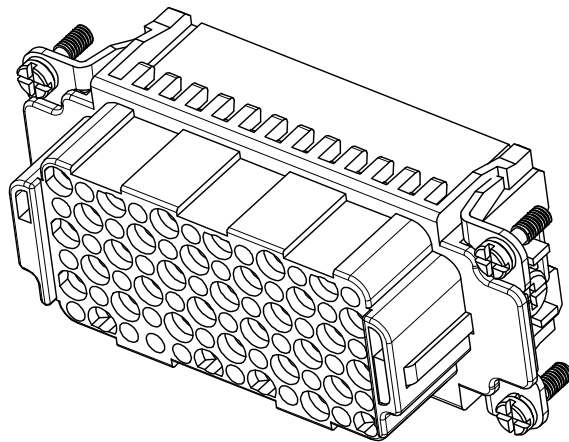

REVISION RECORD				
REV	ECN	DESCRIPTION	DRFT	DATE

DETACHED LISTS	PART NO:	浙江昊科电气有限公司 ZHEJIANG HAOKE ELECTRICAL CO., LTD			
	APPD:	NAME: HDD-072-FC			
	CHKD:				
	DRFT:	TITLE: ASSEMBLY DRAWING	REV	HK-1	
	 THIRD ANGLE PROJECTION	DRAWING NO: HDD-072-FC	SHEET	1/1	
		DO NOT SCALE DRAWING	SCALE	1:1	