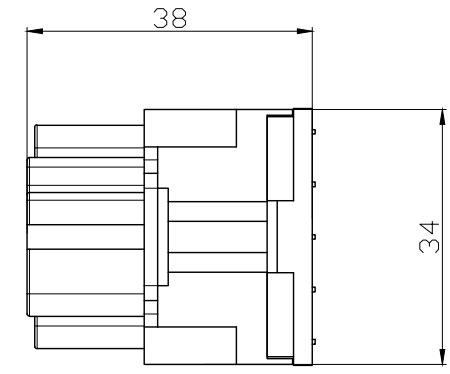

REVISION RECORD				
REV	ECN	DESCRIPTION	DRFT	DATE

DETACHED LISTS	PART NO:	 浙江昊科电气有限公司 ZHEJIANG HAOKE ELECTRICAL CO.,LTD			
	APPD:	NAME: HK-008/24-FC			
	CHKD:				
	DRFT: QWF 2017/08/29	TITLE: ASSEMBLY DRAWING	REV	HK-1	
	 THIRD ANGLE PROJECTION	DRAWING NO: HK-008/24-FC	SHEET	1/1	
	 MM (INCH)	DO NOT SCALE DRAWING	SCALE	1:1	