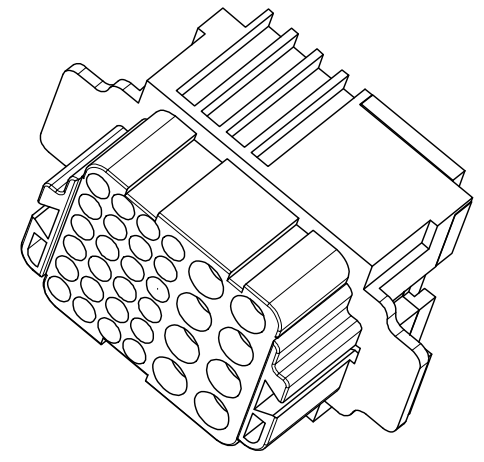

REVISION RECORD				
REV	ECN	DESCRIPTION	DRFT	DATE

DETACHED LISTS	PART NO:	 浙江昊科电气有限公司 ZHEJIANG HAOKE ELECTRICAL CO.,LTD			
	APPD:	NAME: HK-008/24-FC			
	CHKD:				
	DRFT: QWF 2017/08/29	TITLE: ASSEMBLY DRAWING	REV	HK-1	
	 THIRD ANGLE PROJECTION	DRAWING NO: HK-008/24-FC	SHEET	1/1	
	 MM (INCH)	DO NOT SCALE DRAWING	SCALE	1:1	