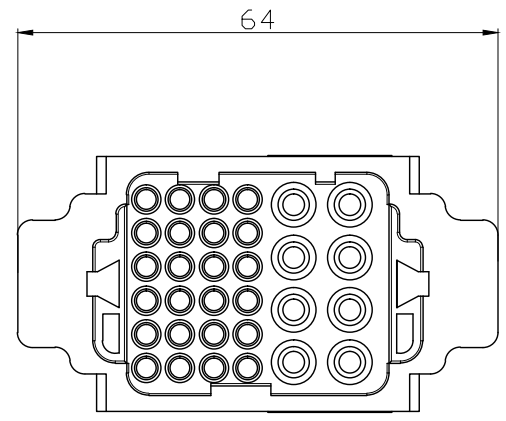

REVISION RECORD				
REV	ECN	DESCRIPTION	DRFT	DATE

DETACHED LISTS	PART NO:	 浙江昊科电气有限公司 ZHEJIANG HAOKE ELECTRICAL CO.,LTD			
	APPD:	NAME: HK-008/24-FC			
	CHKD:				
	DRFT: QWF 2017/08/29	TITLE: ASSEMBLY DRAWING	REV	HK-1	
	 THIRD ANGLE PROJECTION	DRAWING NO: HK-008/24-FC	SHEET	1/1	
	 MM (INCH)	DO NOT SCALE DRAWING	SCALE	1:1	