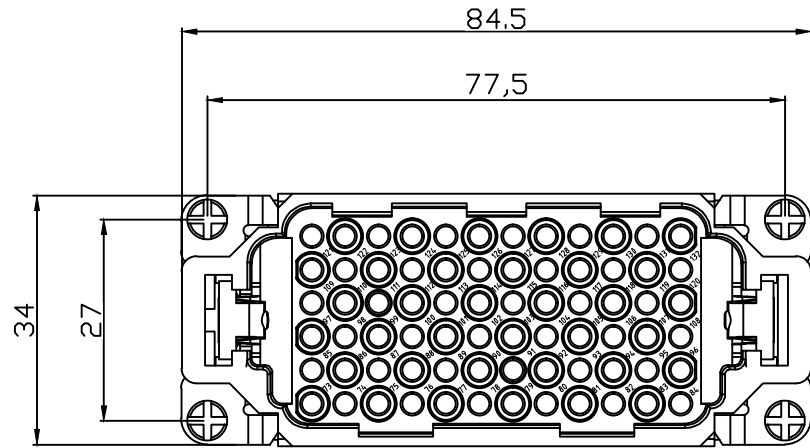

REVISION RECORD				
REV	ECN	DESCRIPTION	DRFT	DATE

DETACHED LISTS	PART NO:	浙江昊科电气有限公司 ZHEJIANG HAOKE ELECTRICAL CO., LTD			
	APPD:	NAME: HDD-072-MC (73-132)			
	CHKD:	TITLE: ASSEMBLY DRAWING		REV	HK-1
	DRFT:	DRAWING NO: HDD-072-MC (73-132)		SHEET	1/1
 THIRD ANGLE PROJECTION		 MM (INCH)	DO NOT SCALE DRAWING	SCALE	1:1