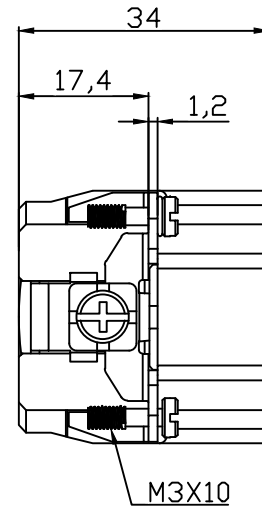

REVISION RECORD				
REV	ECN	DESCRIPTION	DRFT	DATE

DETACHED LISTS	PART NO:	浙江昊科电气有限公司 ZHEJIANG HAOKE ELECTRICAL CO., LTD			
	APPD:	NAME: HDD-072-MC (73-132)			
	CHKD:	TITLE: ASSEMBLY DRAWING		REV	HK-1
	DRFT:	DRAWING NO: HDD-072-MC (73-132)		SHEET	1/1
 THIRD ANGLE PROJECTION		 MM (INCH)	DO NOT SCALE DRAWING	SCALE	1:1