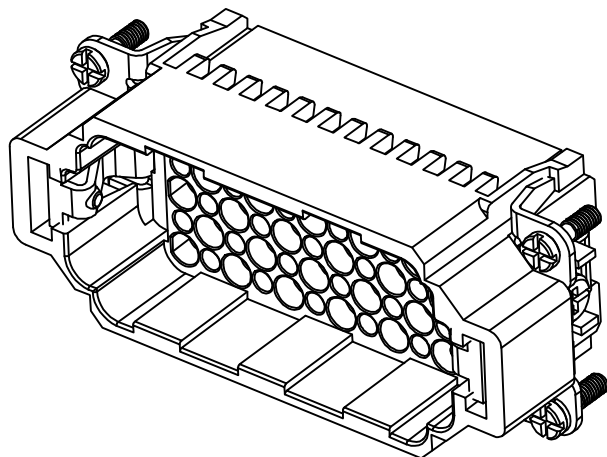

REVISION RECORD				
REV	ECN	DESCRIPTION	DRFT	DATE

DETACHED LISTS	PART NO:	浙江昊科电气有限公司 ZHEJIANG HAOKE ELECTRICAL CO., LTD			
	APPD:	NAME: HDD-072-MC (73-132)			
	CHKD:	TITLE: ASSEMBLY DRAWING		REV	HK-1
	DRFT:	DRAWING NO: HDD-072-MC (73-132)		SHEET	1/1
 THIRD ANGLE PROJECTION		 MM (INCH)	DO NOT SCALE DRAWING	SCALE	1:1