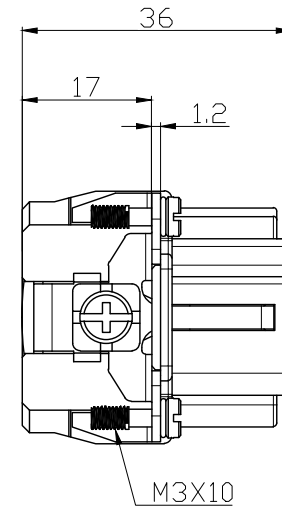

REVISION RECORD				
REV	ECN	DESCRIPTION	DRFT	DATE

DETACHED LISTS	PART NO:	浙江昊科电气有限公司 ZHEJIANG HAOKE ELECTRICAL CO., LTD			
	APPD:	NAME: HDD-072-FC (73-132)			
	CHKD:	TITLE: ASSEMBLY DRAWING		REV	HK-1
	DRFT:	DRAWING NO: HDD-072-FC (73-132)		SHEET	1/1
	 THIRD ANGLE PROJECTION	 MM (INCH)	DO NOT SCALE DRAWING	SCALE	1:1