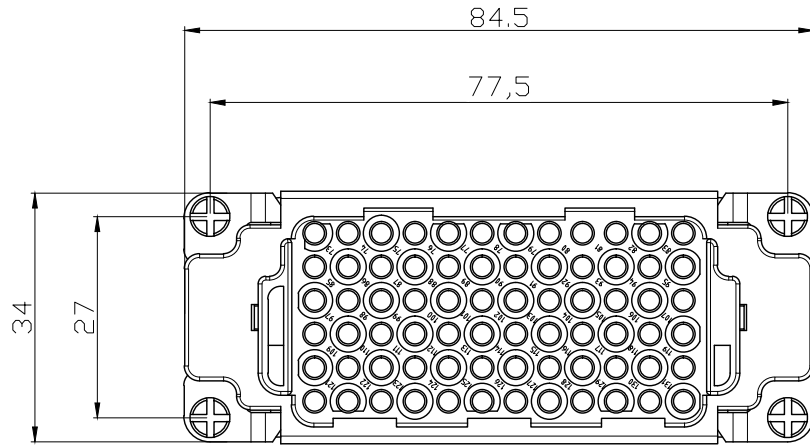

REVISION RECORD				
REV	ECN	DESCRIPTION	DRFT	DATE

DETACHED LISTS	PART NO:	浙江昊科电气有限公司 ZHEJIANG HAOKE ELECTRICAL CO., LTD			
	APPD:	NAME: HDD-072-FC (73-132)			
	CHKD:	TITLE: ASSEMBLY DRAWING		REV	HK-1
	DRFT:	DRAWING NO: HDD-072-FC (73-132)		SHEET	1/1
	 THIRD ANGLE PROJECTION	 MM (INCH)	DO NOT SCALE DRAWING	SCALE	1:1