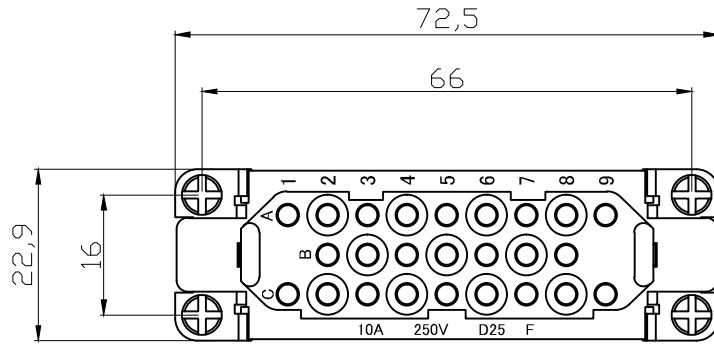

REVISION RECORD				
REV	ECN	DESCRIPTION	DRFT	DATE

DETACHED LISTS	PART NO:	浙江昊科电气有限公司 ZHEJIANG HAOKE ELECTRICAL CO.,LTD			
	APPD:	NAME: HD-025-FC			
	CHKD:	TITLE: ASSEMBLY DRAWING		REV	HK-1
	DRFT: QWF	DRAWING NO: HD-025-FC		SHEET	1/1
	 THIRD ANGLE PROJECTION	 MM (INCH)	DO NOT SCALE DRAWING	SCALE	1:1