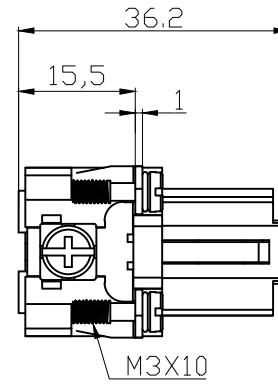

REVISION RECORD				
REV	ECN	DESCRIPTION	DRFT	DATE

DETACHED LISTS	PART NO:	浙江昊科电气有限公司 ZHEJIANG HAOKE ELECTRICAL CO.,LTD			
	APPD:	NAME: HD-025-FC			
	CHKD:	TITLE: ASSEMBLY DRAWING		REV	HK-1
	DRFT: QWF	DRAWING NO: HD-025-FC		SHEET	1/1
	 THIRD ANGLE PROJECTION	 MM (INCH)	DO NOT SCALE DRAWING	SCALE	1:1