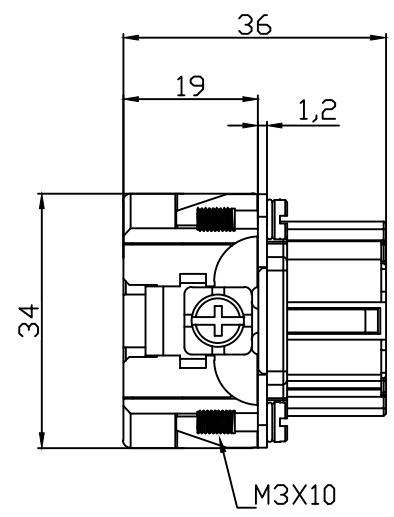

REVISION RECORD				
REV	ECN	DESCRIPTION	DRFT	DATE

DETACHED LISTS	PART NO:	 浙江昊科电气有限公司 ZHEJIANG HAOKE ELECTRICAL CO.,LTD			
	APPD:	NAME: HE-016-FS			
	CHKD:	TITLE: ASSEMBLY DRAWING			
	DRFT: QWF	DRAWING NO: HE-016-FS		REV	HK-1
	 THIRD ANGLE PROJECTION	 MM (INCH)	DO NOT SCALE DRAWING	SHEET	1/1
		SCALE	1:1		