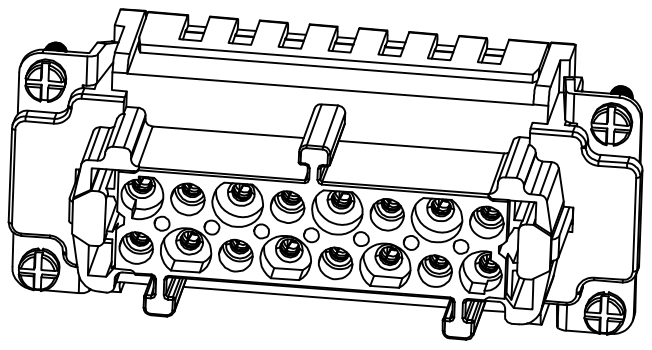

REVISION RECORD				
REV	ECN	DESCRIPTION	DRFT	DATE

DETACHED LISTS	PART NO:	 浙江昊科电气有限公司 ZHEJIANG HAOKE ELECTRICAL CO.,LTD			
	APPD:	NAME: HE-016-FS			
	CHKD:	TITLE: ASSEMBLY DRAWING			
	DRFT: QWF	DRAWING NO: HE-016-FS		REV	HK-1
	 THIRD ANGLE PROJECTION	 MM (INCH)	DO NOT SCALE DRAWING	SHEET	1/1
		SCALE	1:1		