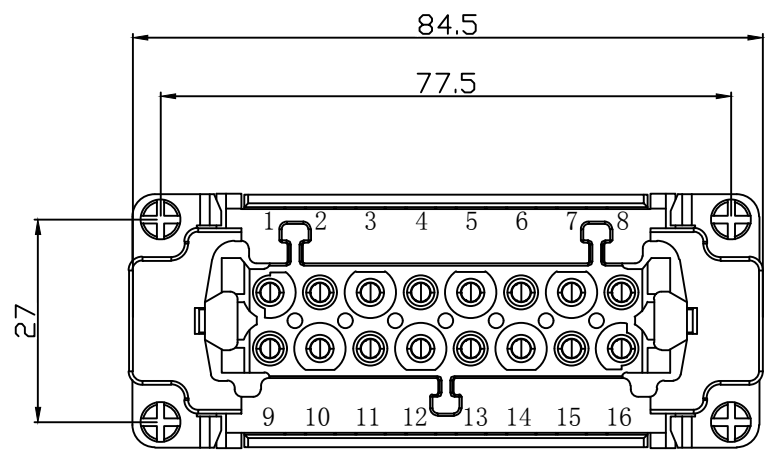

REVISION RECORD				
REV	ECN	DESCRIPTION	DRFT	DATE

DETACHED LISTS	PART NO:	 浙江昊科电气有限公司 ZHEJIANG HAOKE ELECTRICAL CO.,LTD			
	APPD:	NAME: HE-016-FS			
	CHKD:	TITLE: ASSEMBLY DRAWING			
	DRFT: QWF	DRAWING NO: HE-016-FS		REV	HK-1
	 THIRD ANGLE PROJECTION	 MM (INCH)	DO NOT SCALE DRAWING	SHEET	1/1
		SCALE	1:1		