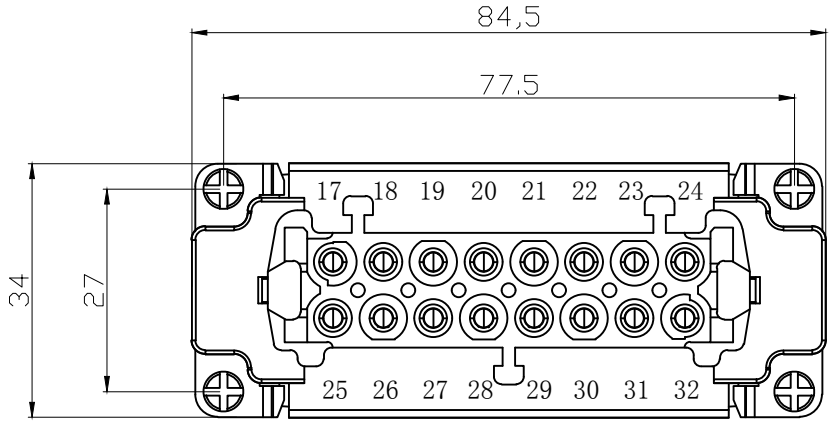

REVISION RECORD				
REV	ECN	DESCRIPTION	DRFT	DATE

DETACHED LISTS	PART NO:	ZJK 浙江昊科电气有限公司 ZHEJIANG HAOKE ELECTRICAL CO.,LTD			
	APPD:	NAME: HE-016-F (17-32)			
	CHKD:	TITLE: ASSEMBLY DRAWING			
	DRFT: QWF	DRAWING NO: HE-016-F (17-32)		REV	HK-1
	 THIRD ANGLE PROJECTION	DRAWING NO: HE-016-F (17-32)		SHEET	1/1
		 MM (INCH)	DO NOT SCALE DRAWING	SCALE	1:1