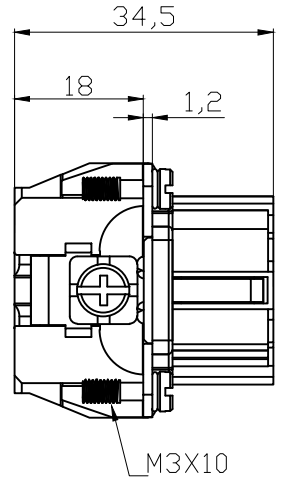

REVISION RECORD				
REV	ECN	DESCRIPTION	DRFT	DATE

DETACHED LISTS	PART NO:	ZJK 浙江昊科电气有限公司 ZHEJIANG HAOKE ELECTRICAL CO.,LTD			
	APPD:	NAME: HE-016-F (17-32)			
	CHKD:	TITLE: ASSEMBLY DRAWING			
	DRFT: QWF	DRAWING NO: HE-016-F (17-32)		REV	HK-1
	 THIRD ANGLE PROJECTION	DRAWING NO: HE-016-F (17-32)		SHEET	1/1
		 MM (INCH)	DO NOT SCALE DRAWING	SCALE	1:1