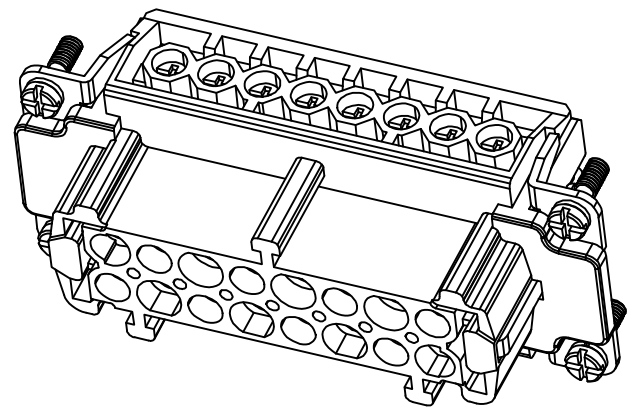

REVISION RECORD				
REV	ECN	DESCRIPTION	DRFT	DATE

DETACHED LISTS	PART NO:	ZJK 浙江昊科电气有限公司 ZHEJIANG HAOKE ELECTRICAL CO.,LTD			
	APPD:	NAME: HE-016-F (17-32)			
	CHKD:	TITLE: ASSEMBLY DRAWING			
	DRFT: QWF	DRAWING NO: HE-016-F (17-32)		REV	HK-1
	 THIRD ANGLE PROJECTION	DRAWING NO: HE-016-F (17-32)		SHEET	1/1
		 MM (INCH)	DO NOT SCALE DRAWING	SCALE	1:1