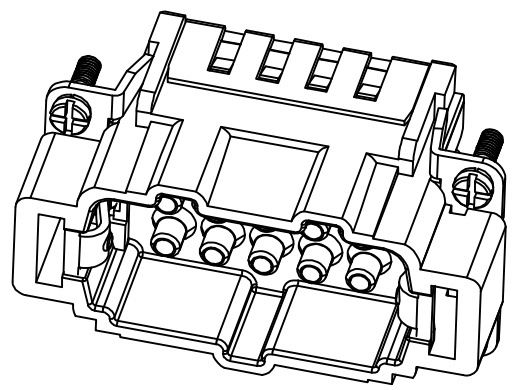

REVISION RECORD				
REV	ECN	DESCRIPTION	DRFT	DATE

DETACHED LISTS	PART NO:		 浙江昊科电气有限公司 ZHEJIANG HAOKE ELECTRICAL CO.,LTD		
	APPD:		NAME: HE-010-MC		
	CHKD:		TITLE: ASSEMBLY DRAWING		
	DRFT: QWF		REV	HK-1	
	 THIRD ANGLE PROJECTION		DRAWING NO: HE-010-MC	SHEET	1/1
		 MM (INCH)	DO NOT SCALE DRAWING	SCALE	1:1