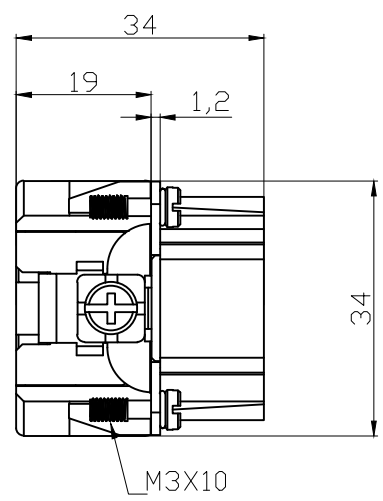

REVISION RECORD				
REV	ECN	DESCRIPTION	DRFT	DATE

DETACHED LISTS	PART NO:		 浙江昊科电气有限公司 ZHEJIANG HAOKE ELECTRICAL CO.,LTD		
	APPD:		NAME: HE-010-MC		
	CHKD:		TITLE: ASSEMBLY DRAWING		
	DRFT: QWF		REV	HK-1	
	 THIRD ANGLE PROJECTION		DRAWING NO: HE-010-MC	SHEET	1/1
		 MM (INCH)	DO NOT SCALE DRAWING	SCALE	1:1