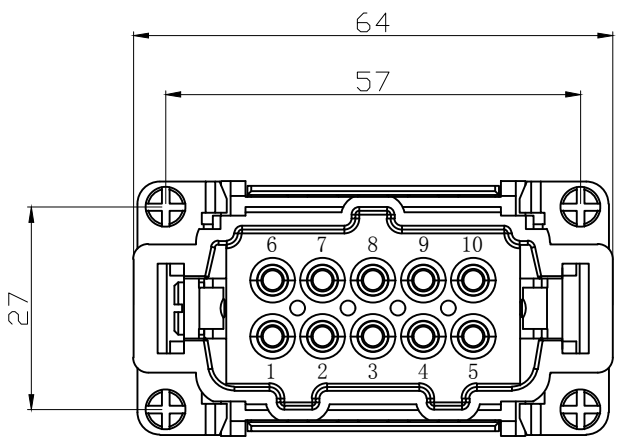

REVISION RECORD				
REV	ECN	DESCRIPTION	DRFT	DATE

DETACHED LISTS	PART NO:		 浙江昊科电气有限公司 ZHEJIANG HAOKE ELECTRICAL CO.,LTD		
	APPD:		NAME: HE-010-MC		
	CHKD:		TITLE: ASSEMBLY DRAWING		
	DRFT: QWF		REV	HK-1	
	 THIRD ANGLE PROJECTION		DRAWING NO: HE-010-MC	SHEET	1/1
		 MM (INCH)	DO NOT SCALE DRAWING	SCALE	1:1