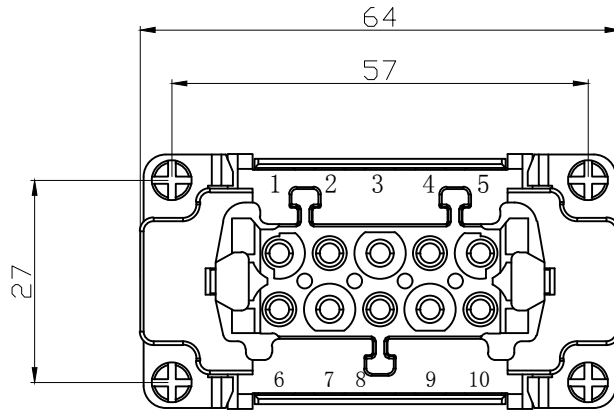

REVISION RECORD				
REV	ECN	DESCRIPTION	DRFT	DATE

DETACHED LISTS	PART NO:	 浙江昊科电气有限公司 ZHEJIANG HAOKE ELECTRICAL CO.,LTD			
	APPD:	NAME: HE-010-FC			
	CHKD:	TITLE: ASSEMBLY DRAWING			
	DRFT: QWF	DRAWING NO: HE-010-FC		REV	HK-1
	 THIRD ANGLE PROJECTION		 MM (INCH)	DO NOT SCALE DRAWING	SHEET
		SCALE		1:1	