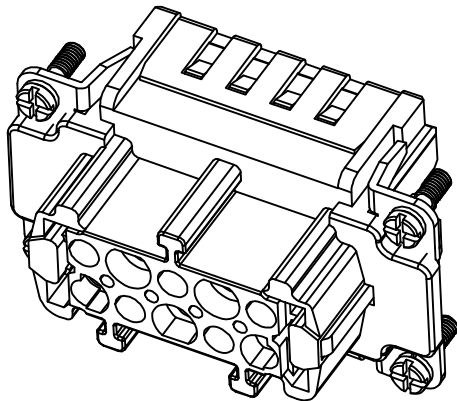

REVISION RECORD				
REV	ECN	DESCRIPTION	DRFT	DATE

DETACHED LISTS	PART NO:	 浙江昊科电气有限公司 ZHEJIANG HAOKE ELECTRICAL CO.,LTD			
	APPD:	NAME: HE-010-FC			
	CHKD:	TITLE: ASSEMBLY DRAWING			
	DRFT: QWF	DRAWING NO: HE-010-FC		REV	HK-1
	 THIRD ANGLE PROJECTION		 MM (INCH)	DO NOT SCALE DRAWING	SHEET
		SCALE		1:1	