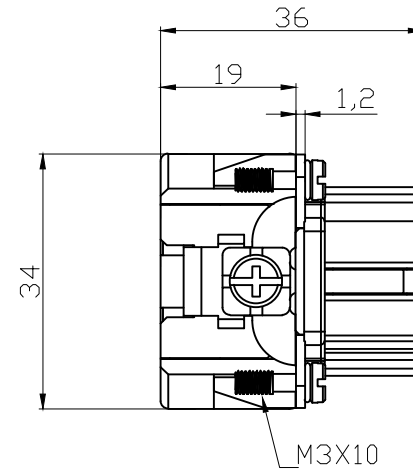

REVISION RECORD				
REV	ECN	DESCRIPTION	DRFT	DATE

DETACHED LISTS	PART NO:	 浙江昊科电气有限公司 ZHEJIANG HAOKE ELECTRICAL CO.,LTD			
	APPD:	NAME: HE-010-FC			
	CHKD:	TITLE: ASSEMBLY DRAWING			
	DRFT: QWF	DRAWING NO: HE-010-FC		REV	HK-1
	 THIRD ANGLE PROJECTION		 MM (INCH)	DO NOT SCALE DRAWING	SHEET
		SCALE		1:1	