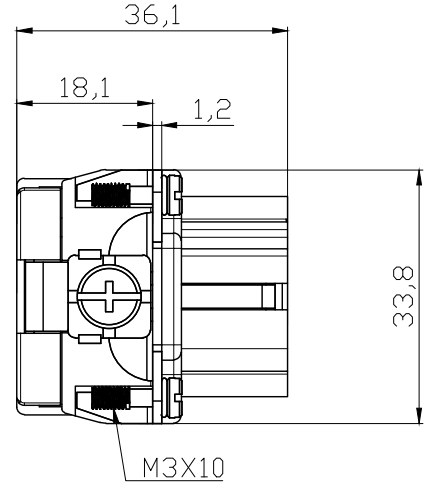

REVISION RECORD				
REV	ECN	DESCRIPTION	DRFT	DATE

DETACHED LISTS	PART NO:	浙江昊科电气有限公司 ZHEJIANG HAOKE ELECTRICAL CO.,LTD			
	APPD:	NAME: HEE-046-FC			
	CHKD:	TITLE: ASSEMBLY DRAWING			
	DRFT: QWF 2017/06/20	REV: HK-1		SHEET: 1/1	
	THIRD ANGLE PROJECTION	DRAWING NO: HEE-046-FC		SCALE: 1:1	
		DO NOT SCALE DRAWING			