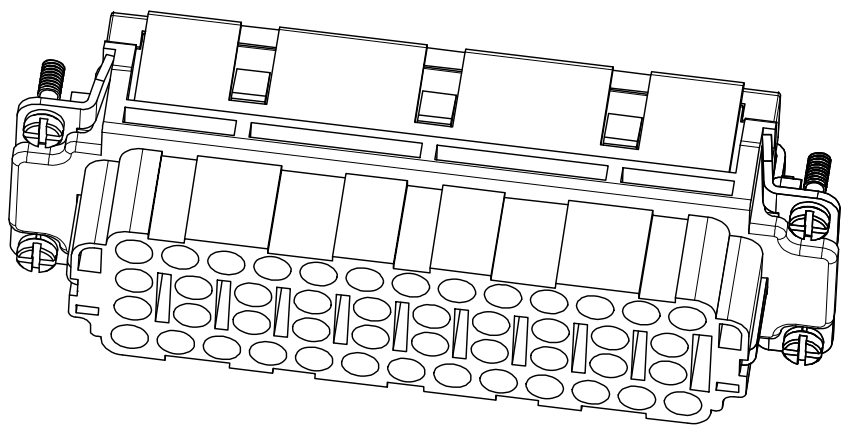

REVISION RECORD				
REV	ECN	DESCRIPTION	DRFT	DATE

DETACHED LISTS	PART NO:	浙江昊科电气有限公司 ZHEJIANG HAOKE ELECTRICAL CO.,LTD			
	APPD:	NAME: HEE-046-FC			
	CHKD:	TITLE: ASSEMBLY DRAWING			
	DRFT: QWF 2017/06/20	REV: HK-1		SHEET: 1/1	
	THIRD ANGLE PROJECTION	DRAWING NO: HEE-046-FC		SCALE: 1:1	
		DO NOT SCALE DRAWING			