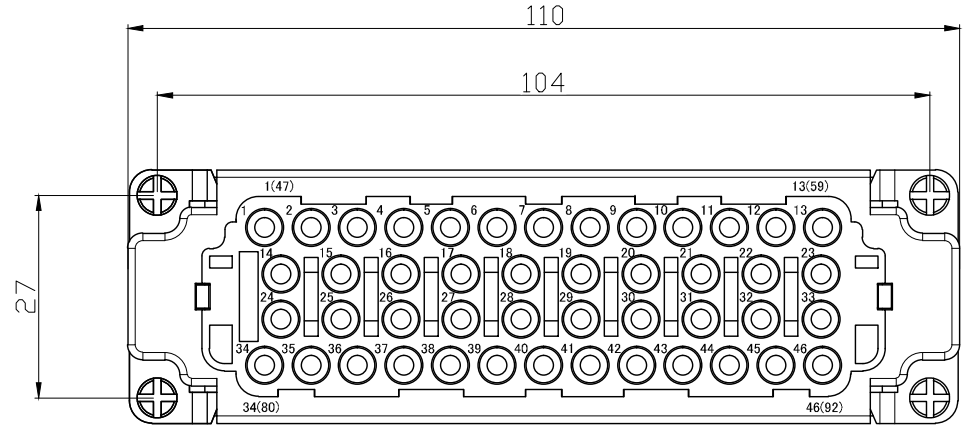

REVISION RECORD				
REV	ECN	DESCRIPTION	DRFT	DATE

DETACHED LISTS	PART NO:	浙江昊科电气有限公司 ZHEJIANG HAOKE ELECTRICAL CO.,LTD			
	APPD:	NAME: HEE-046-FC			
	CHKD:	TITLE: ASSEMBLY DRAWING			
	DRFT: QWF 2017/06/20	REV: HK-1		SHEET: 1/1	
	THIRD ANGLE PROJECTION	DRAWING NO: HEE-046-FC		SCALE: 1:1	
		DO NOT SCALE DRAWING			