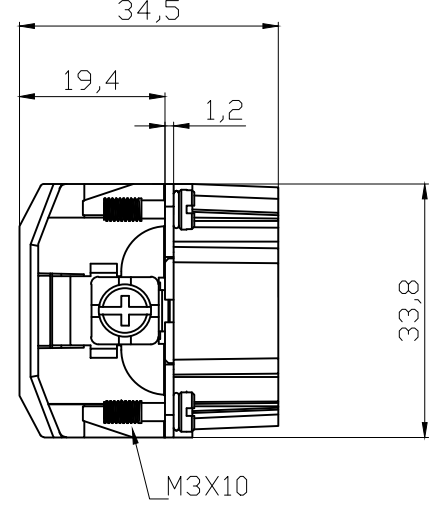

REVISION RECORD				
REV	ECN	DESCRIPTION	DRFT	DATE

DETACHED LISTS	PART NO:	浙江昊科电气有限公司 ZHEJIANG HAOKE ELECTRICAL CO.,LTD			
	APPD:	NAME: HE-010-MZ			
	CHKD:	TITLE: ASSEMBLY DRAWING			
	DRFT: QWF	DRAWING NO: HE-010-MZ		REV	HK-1
	 THIRD ANGLE PROJECTION	 DO NOT SCALE DRAWING		SHEET	1/1
		SCALE	1:1		