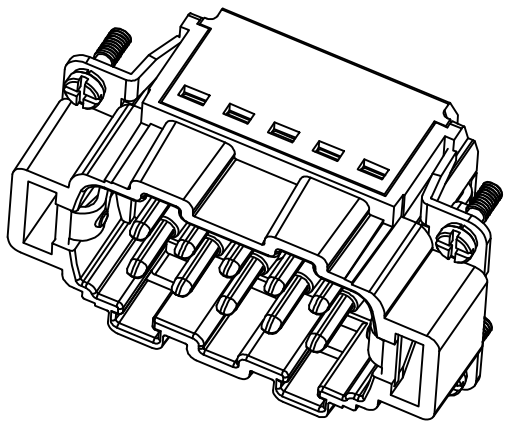

REVISION RECORD				
REV	ECN	DESCRIPTION	DRFT	DATE

DETACHED LISTS	PART NO:	浙江昊科电气有限公司 ZHEJIANG HAOKE ELECTRICAL CO.,LTD			
	APPD:	NAME: HE-010-MZ			
	CHKD:	TITLE: ASSEMBLY DRAWING			
	DRFT: QWF	DRAWING NO: HE-010-MZ		REV	HK-1
	 THIRD ANGLE PROJECTION	 DO NOT SCALE DRAWING		SHEET	1/1
		SCALE	1:1		