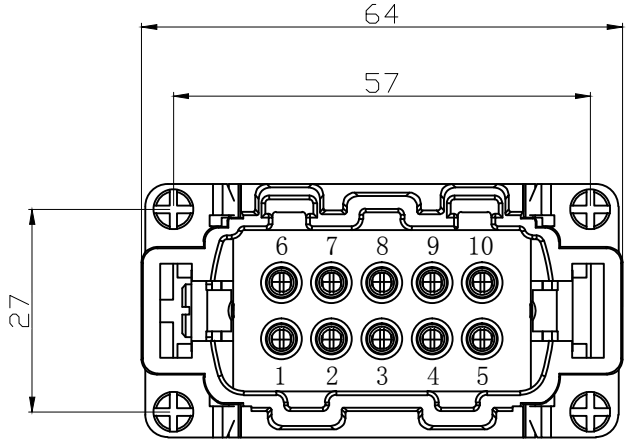

REVISION RECORD				
REV	ECN	DESCRIPTION	DRFT	DATE

DETACHED LISTS	PART NO:	浙江昊科电气有限公司 ZHEJIANG HAOKE ELECTRICAL CO.,LTD			
	APPD:	NAME: HE-010-MZ			
	CHKD:	TITLE: ASSEMBLY DRAWING			
	DRFT: QWF	DRAWING NO: HE-010-MZ		REV	HK-1
	 THIRD ANGLE PROJECTION	 DO NOT SCALE DRAWING		SHEET	1/1
		SCALE	1:1		