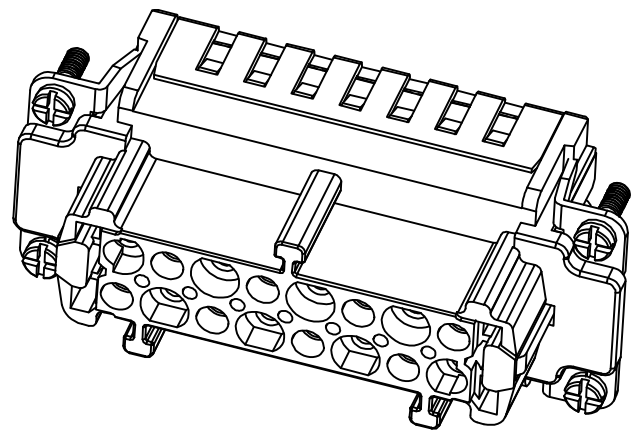

REVISION RECORD				
REV	ECN	DESCRIPTION	DRFT	DATE

DETACHED LISTS	PART NO:	<b>ZJK</b> 浙江昊科电气有限公司 ZHEJIANG HAOKE ELECTRICAL CO.,LTD			
	APPD:	NAME: HE-016-FC (17-32)			
	CHKD:	TITLE: ASSEMBLY DRAWING			
	DRFT: QWF	REV: HK-1		SHEET: 1/1	
	 THIRD ANGLE PROJECTION		DRAWING NO: HE-016-FC (17-32)		SCALE: 1:1
		 MM (INCH)		DO NOT SCALE DRAWING	