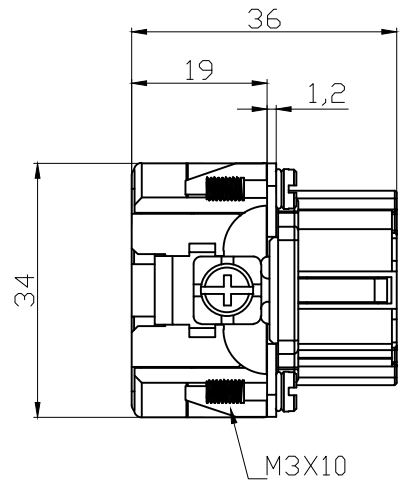

REVISION RECORD				
REV	ECN	DESCRIPTION	DRFT	DATE

DETACHED LISTS	PART NO:	<b>ZJK</b> 浙江昊科电气有限公司 ZHEJIANG HAOKE ELECTRICAL CO.,LTD			
	APPD:	NAME: HE-016-FC (17-32)			
	CHKD:	TITLE: ASSEMBLY DRAWING			
	DRFT: QWF	REV: HK-1		SHEET: 1/1	
	 THIRD ANGLE PROJECTION		DRAWING NO: HE-016-FC (17-32)		SCALE: 1:1
		 MM (INCH)		DO NOT SCALE DRAWING	