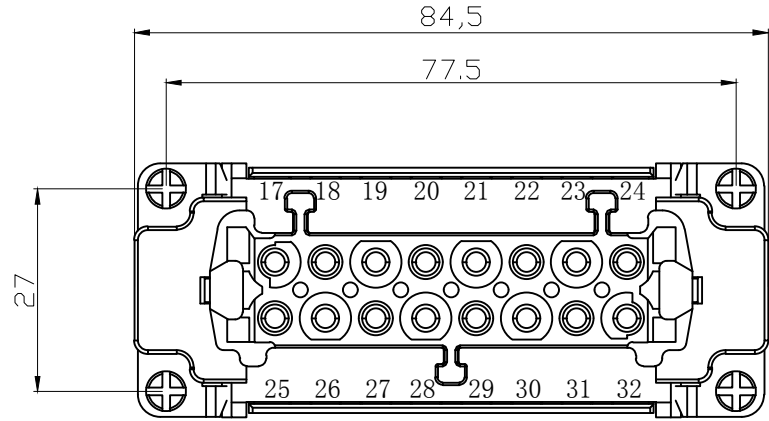

REVISION RECORD				
REV	ECN	DESCRIPTION	DRFT	DATE

DETACHED LISTS	PART NO:	<b>ZJK</b> 浙江昊科电气有限公司 ZHEJIANG HAOKE ELECTRICAL CO.,LTD			
	APPD:	NAME: HE-016-FC (17-32)			
	CHKD:	TITLE: ASSEMBLY DRAWING			
	DRFT: QWF	REV: HK-1		SHEET: 1/1	
	 THIRD ANGLE PROJECTION		DRAWING NO: HE-016-FC (17-32)		SCALE: 1:1
		 MM (INCH)		DO NOT SCALE DRAWING	